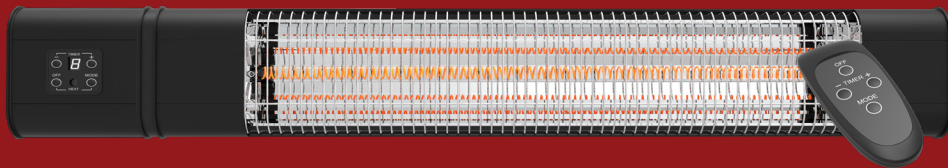

Mounting accessories are included

Easy to operate and install

IP65 outdoor protection from dust and water

Three heat settings to customise your level of warmth

Rapid Heat - carbon fibre element and high rated aluminium reflector

CoziHeat™

Carbon Fibre Outdoor Heater 2400W / 3000W

CoziHeat™ Carbon Fibre Outdoor Heater 2400W

CoziHeat™ Carbon Fibre Outdoor Heater 3000W

Product Specifications

Model Number	22010	22015
Description	CoziHeat 2400W	CoziHeat 3000W
Heating Area	Under roof up to 13.5m ²	Under roof up to 17m ²
Power / Heat Settings	2400W – 3 settings, digital display	3000W – 3 settings, digital display
Wattage	220-240V a.c. 50Hz	220-240V a.c. 50Hz
Heating Element	High efficiency Carbon Fibre	High efficiency Carbon Fibre
Net Weight	3.8 kg	5.0 kg
Plug Type	1.8M Power Cord (Supplied)	1.8M (Supplied)
Remote Control	Yes	Yes
Timer	9 Hours	9 Hours
Mounts Supplied	Ceiling & Wall	Ceiling & Wall
Housing	Black Powder Coated Aluminium Alloy High Rated Aluminium Reflector	Black Powder Coated Aluminium Alloy High Rated Aluminium Reflector
Unit Dimensions (mm)	1000×230×135mm	1440×230×135mm
IP Rating	IP65	IP65
Heat Settings	3 Power Settings with Digital Display (800W/1600W/2400W)	3 Power Settings with Digital Display (1000W/2000W/3000W)