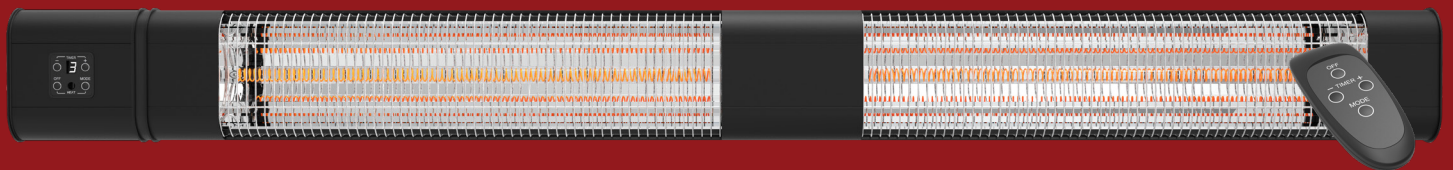

Mounting accessories are included

Easy to operate and install

IP65 outdoor protection from dust and water

Three heat settings to customise your level of warmth

Rapid Heat - carbon fibre element and high rated aluminium reflector

CoziHeat™

Carbon Fibre Outdoor Heater 2400W / 3000W

CoziHeat™ Carbon Fibre Outdoor Heater 2400W

CoziHeat™ Carbon Fibre Outdoor Heater 3000W

Product Specifications

Model Number	22010	22015
Description	CoziHeat 2400W	CoziHeat 3000W
Heating Area	Under roof up to 13.5m ²	Under roof up to 17m ²
Power / Heat Settings	2400W – 3 settings, digital display	3000W – 3 settings, digital display
Wattage	220-240V a.c. 50Hz	220-240V a.c. 50Hz
Heating Element	High efficiency Carbon Fibre	High efficiency Carbon Fibre
Net Weight	3.8 kg	5.0 kg
Plug Type	1.8M Power Cord (Supplied)	1.8M (Supplied)
Remote Control	Yes	Yes
Timer	9 Hours	9 Hours
Mounts Supplied	Ceiling & Wall	Ceiling & Wall
Housing	Black Powder Coated Aluminium Alloy High Rated Aluminium Reflector	Black Powder Coated Aluminium Alloy High Rated Aluminium Reflector
Unit Dimensions (mm)	1000×230×135mm	1440×230×135mm
IP Rating	IP65	IP65
Heat Settings	3 Power Settings with Digital Display (800W/1600W/2400W)	3 Power Settings with Digital Display (1000W/2000W/3000W)