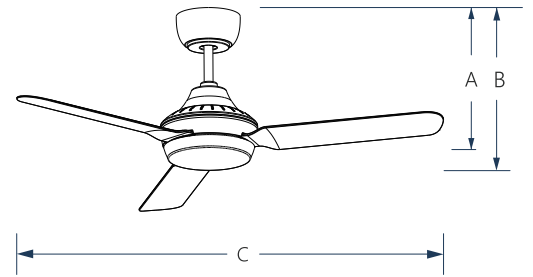

SPECIFICATIONS

Blade count:	3	Control:	3 Speed wall control
Materials:	GFC* & metal **	Suitable for:	Indoor & covered outdoor
Sweep:	1200/1400mm	Power input:	240V 50Hz

*Glass fibre composite

**STADC1203CL clear blade material is polycarbonate

MOTOR

Motor type:	DC		
	Wall control setting	1200mm	1400mm
Speed:	1	100 RPM	100 RPM
	2	140 RPM	140 RPM
	3	200 RPM	200 RPM
Motor Wattage:	1	4.5W	6W
	2	8W	12W
	3	20W	35W
Airflow:	1	5,700 m³/h	6,350 m³/h
	2	8,050 m³/h	9,720 m³/h
	3	12,300 m³/h	13,900 m³/h

WITH LED MODEL (STADC1203WH-LED)

Light type:	LED
Dimmable:	No (Step dimmable with Vario remote control sold separately)
Tri colour:	No
SETTINGS:	
Colour:	4000K (Natural)
Lumens:	1842 lm
Wattage:	20W

SHIPPING

	1200mm	1400mm
Packaging size:	575(L) x 280(W) x 300(H) mm	685(L) x 280(W) x 300(H) mm
Net weight:	4.83kg (5.00kg with light models)	5.16kg
Gross weight:	6.66kg (6.83kg with light models)	7.68kg
Carton Qty:	1	1
Pallet Qty:	56	35

MODEL NUMBER	MODEL	EAN BARCODE
STADC1203WH	1200mm, White	9 339310 016113
STADC1203WH-L	1200mm, White, B22	9 339310 016120
STADC1203WH-LED	1200mm, White, LED	9 339310 016137
STADC1403WH	1400mm, White	9 339310 016151
STADC1203CL	1200mm, Clear Blade	9 339310 016144

DIMENSIONS

MODEL	A	B	C
1200mm No Light	343mm	355mm	1200mm
1200mm LED	343mm	375mm	1200mm
1200mm B22 Holders	343mm	404mm	1200mm
1400mm No Light	343mm	355mm	1400mm

WITH B22 MODEL (STADC1203WH-L)

Light type:	2 B22 Lamp holders
Dimmable:	No
Tri colour:	No
Max Wattage:	2x 7W (14W total)