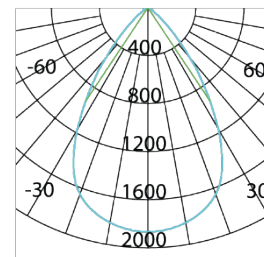

### DIMENSION DIAGRAMS

### PHOTOMETRIC DIAGRAM

Unit: cd  
 — C0/180,67.3  
 — C30/210,67.3

Photometric diagram shown is for 3000 K output.