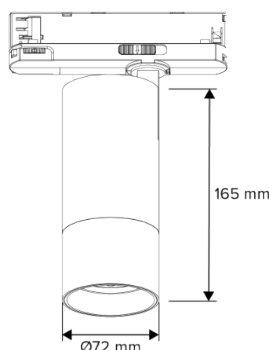

### DIMENSION DIAGRAMS

### PHOTOMETRIC DIAGRAM

Unit: cd  
 — C0/180,67.3  
 — C30/210,67.3

Photometric diagram shown is for 3000 K output.

### OTHERS

Adjustable Angle	0 - 350°
Diffuser Material	Polycarbonate (Clear)
Rebate Scheme Approvals	
Weight	0.6 kg
Dimensions	Ø 72 x 165 mm