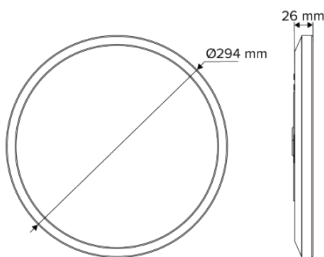

PURO SLIM

PUROSL17W-300RBK
SAP CODE: 2002535

Minimalist design, maximum impact

The Puro SLIM is a sleek, IP54-rated LED ceiling light designed for optimal performance in general lighting applications. Its slim 26mm profile and even light distribution create a modern, minimalist aesthetic. With adjustable colour temperature options, three size variations and available in black and white finishes, the Puro SLIM adapts seamlessly to diverse residential

PHOTOMETRIC DIAGRAM

Unit: cd
— C0/180,113.1
— C90/270,112.7

Photometric diagram shown is for 4000 K output.

KEY INFORMATION

Power	17 W
Lumen Output	1490 / 1625 / 1603 lm
Mounting Type	Surface Mount
Dimming Type	Phase-Cut Dimmable (Trailing Edge, 10-100%)
Body Colour	Black
IP Rating	IP54
IK Rating	Not Applicable
Operating Ambient Temp.	-20 to 45°C
Connection Type	PA10 Terminals
Driver	Integral
Warranty	5 yrs

OTHERS

Body Material	Polypropylene
Diffuser Material	PMMA
Rebate Scheme Approvals	
Weight	0.6 kg
Dimensions	Ø 294 x 26 mm