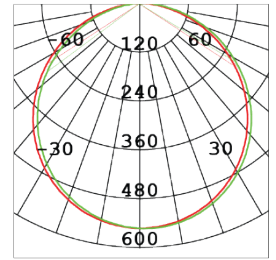

PHOTOMETRIC DIAGRAM

Unit: cd
— C0/180,113.1
— C90/270,112.7

Photometric diagram shown is for 4000 K output.

KEY INFORMATION

Power	17 W
Lumen Output	1490 / 1625 / 1603 lm
Mounting Type	Surface Mount
Dimming Type	Phase-Cut Dimmable (Trailing Edge, 10-100%)
Body Colour	Black
IP Rating	IP54
IK Rating	Not Applicable
Operating Ambient Temp.	-20 to 45°C
Connection Type	PA10 Terminals
Driver	Integral
Warranty	5 yrs