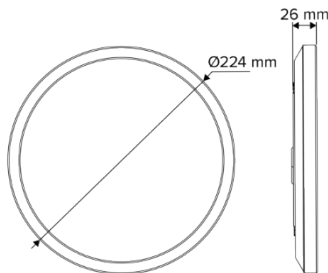

PURO SLIM

PUROSL13W-250RBK
SAP CODE: 2002533

Minimalist design, maximum impact

The Puro SLIM is a sleek, IP54-rated LED ceiling light designed for optimal performance in general lighting applications. Its slim 26mm profile and even light distribution create a modern, minimalist aesthetic. With adjustable colour temperature options, three size variations and available in black and white finishes, the Puro SLIM adapts seamlessly to diverse residential

PHOTOMETRIC DIAGRAM

Unit: cd
— C0/180,112.9
— C90/270,112.4

Photometric diagram shown is for 4000 K output.

KEY INFORMATION

Power	13 W
Lumen Output	1196 / 1290 / 1271 lm
Mounting Type	Surface Mount
Dimming Type	Phase-Cut Dimmable (Trailing Edge, 10-100%)
Body Colour	Black
IP Rating	IP54
IK Rating	Not Applicable
Operating Ambient Temp.	-20 to 45°C
Connection Type	PA10 Terminals
Driver	Integral
Warranty	5 yrs

PHOTOMETRIC

Efficacy	92 / 99 / 98 lm/W
CCT	3000 / 4000 / 5700 K
CRI	> 80
SDCM	< 5
UGR	Not Applicable
Beam Angle	110°
Flicker-Free	Yes
Projected Lifespan	>85,000hrs @ Ta 45°C (L80)

ELECTRICAL

Input Voltage	
Power Factor	> 0.9
Electrical Classification	Class II
Surge Protection	Overload / Short Circuit

OTHERS

Body Material	Polypropylene
Diffuser Material	PMMA
Rebate Scheme Approvals	
Weight	0.47 kg
Dimensions	Ø 244 x 26 mm