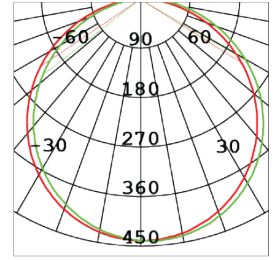

PHOTOMETRIC DIAGRAM

Unit: cd
— C0/180,112.9
— C90/270,112.4

Photometric diagram shown is for 4000 K output.

KEY INFORMATION

Power	13 W
Lumen Output	1196 / 1290 / 1271 lm
Mounting Type	Surface Mount
Dimming Type	Phase-Cut Dimmable (Trailing Edge, 10-100%)
Body Colour	Black
IP Rating	IP54
IK Rating	Not Applicable
Operating Ambient Temp.	-20 to 45°C
Connection Type	PA10 Terminals
Driver	Integral
Warranty	5 yrs