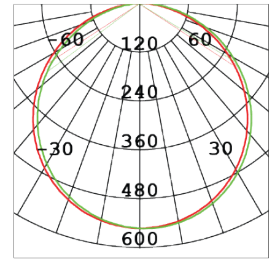

PHOTOMETRIC DIAGRAM

Unit: cd
 - C0/180,113.1
 - C90/270,112.7

Photometric diagram shown is for 4000 K output.

KEY INFORMATION

Power	17 W
Lumen Output	1490 / 1625 / 1603 lm
Mounting Type	Surface Mount
Dimming Type	Phase-Cut Dimmable (Trailing Edge, 10-100%)
Body Colour	White
IP Rating	IP54
IK Rating	Not Applicable
Operating Ambient Temp.	-20 to 45°C
Connection Type	PA10 Terminals
Driver	Integral
Warranty	5 yrs