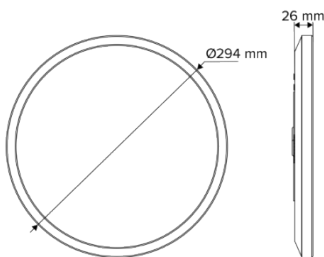

PURO SLIM

PUROSL17W-300R
SAP CODE: 2002534

Minimalist design, maximum impact

The PURO SLIM is a sleek, IP54-rated LED ceiling light designed for optimal performance in general lighting applications. Its slim 26mm profile and even light distribution create a modern, minimalist aesthetic. With adjustable colour temperature options, three size variations and available in black and white finishes, the PURO SLIM adapts seamlessly to diverse residential

PHOTOMETRIC DIAGRAM

Unit: cd
 - C0/180,113.1
 - C90/270,112.7

Photometric diagram shown is for 4000 K output.

KEY INFORMATION

Power	17 W
Lumen Output	1490 / 1625 / 1603 lm
Mounting Type	Surface Mount
Dimming Type	Phase-Cut Dimmable (Trailing Edge, 10-100%)
Body Colour	White
IP Rating	IP54
IK Rating	Not Applicable
Operating Ambient Temp.	-20 to 45°C
Connection Type	PA10 Terminals
Driver	Integral
Warranty	5 yrs

OTHERS

Body Material	Polypropylene
Diffuser Material	PMMA
Rebate Scheme Approvals	
Weight	0.6 kg
Dimensions	Ø 294 x 26 mm