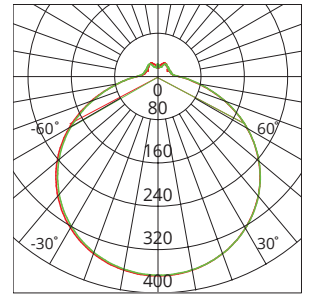

## DIMENSION DIAGRAMS

## PHOTOMETRIC DIAGRAM

Unit: cd

— C0/180 122.5deg  
— C90/270 122.2deg

Photometric diagram shown is for 4000K output.