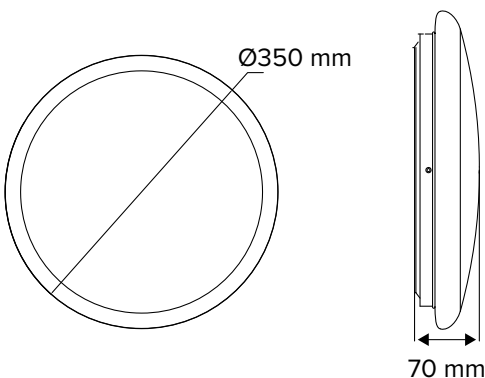

## DIMENSION DIAGRAMS

## PHOTOMETRIC DIAGRAM

Unit: cd

— C0/180 122.5deg  
— C90/270 122.2deg

Photometric diagram shown is for 4000K output.

## KEY INFORMATION

Power	9 W 12 W 17 W
Lumen Output	850 / 927 / 900 lm 1120 / 1236 / 1200 lm 1700 / 1854 / 1800 lm
Mounting Type	Surface Mount
Dimming Type	Phase-Cut Dimmable (Trailing Edge, 10-100%)
Body Colour	White
IP Rating	IP54
IK Rating	IK04
Operating Ambient Temp.	-20 to 45°C
Connection Type	PA14 Terminals
Driver	Integral
Warranty	5 yrs

## OTHERS

Body Material	Steel
Diffuser Material	PMMA
Rebate Scheme Approvals	N/A
Weight	0.60 kg
Dimensions	Ø350 x 70 mm