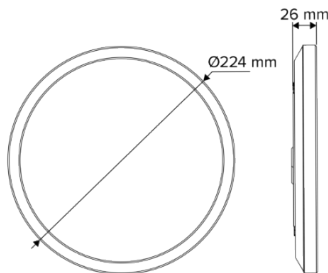

PURO SLIM

PUROSL13W-250R
SAP CODE: 2002532

Minimalist design, maximum impact

The Puro SLIM is a sleek, IP54-rated LED ceiling light designed for optimal performance in general lighting applications. Its slim 26mm profile and even light distribution create a modern, minimalist aesthetic. With adjustable colour temperature options, three size variations and available in black and white finishes, the Puro SLIM adapts seamlessly to diverse residential

PHOTOMETRIC DIAGRAM

Unit: cd
— C0/180,112.9
— C90/270,112.4

Photometric diagram shown is for 4000 K output.

KEY INFORMATION

Power	13 W
Lumen Output	1196 / 1290 / 1271 lm
Mounting Type	Surface Mount
Dimming Type	Phase-Cut Dimmable (Trailing Edge, 10-100%)
Body Colour	White
IP Rating	IP54
IK Rating	Not Applicable
Operating Ambient Temp.	-20 to 45°C
Connection Type	PA10 Terminals
Driver	Integral
Warranty	5 yrs

PHOTOMETRIC

Efficacy	92 / 99 / 98 lm/W
CCT	3000 / 4000 / 5700 K
CRI	> 80
SDCM	< 5
UGR	Not Applicable
Beam Angle	110°
Flicker-Free	Yes
Projected Lifespan	>85,000hrs @ Ta 45°C (L80)

ELECTRICAL

Input Voltage	220-240Vac, 50/60Hz
Power Factor	> 0.9
Electrical Classification	Class II
Surge Protection	Overload / Short Circuit

OTHERS

Body Material	Polypropylene
Diffuser Material	PMMA
Rebate Scheme Approvals	
Weight	0.47 kg
Dimensions	Ø 244 x 26 mm