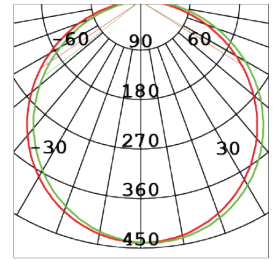

PHOTOMETRIC DIAGRAM

Unit: cd
— C0/180,112.9
— C90/270,112.4

Photometric diagram shown is for 4000 K output.

KEY INFORMATION

Power	13 W
Lumen Output	1196 / 1290 / 1271 lm
Mounting Type	Surface Mount
Dimming Type	Phase-Cut Dimmable (Trailing Edge, 10-100%)
Body Colour	White
IP Rating	IP54
IK Rating	Not Applicable
Operating Ambient Temp.	-20 to 45°C
Connection Type	PA10 Terminals
Driver	Integral
Warranty	5 yrs