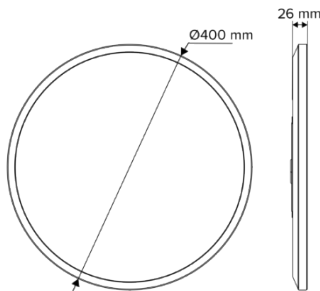

PURO SLIM

PUROSL24W-400RBK
SAP CODE: 2002537

Minimalist design, maximum impact

The Puro SLIM is a sleek, IP54-rated LED ceiling light designed for optimal performance in general lighting applications. Its slim 26mm profile and even light distribution create a modern, minimalist aesthetic. With adjustable colour temperature options, three size variations and available in black and white finishes, the Puro SLIM adapts seamlessly to diverse residential

PHOTOMETRIC DIAGRAM

Unit: cd
 - C0/180,113.2
 - C90/270,112.7

Photometric diagram shown is for 4000 K output.

KEY INFORMATION

Power	24 W
Lumen Output	2363 / 2609 / 2528 lm
Mounting Type	Surface Mount
Dimming Type	Phase-Cut Dimmable (Trailing Edge, 10-100%)
Body Colour	Black
IP Rating	IP54
IK Rating	Not Applicable
Operating Ambient Temp.	-20 to 45°C
Connection Type	PA10 Terminals
Driver	Integral
Warranty	5 yrs

OTHERS

Body Material	Polypropylene
Diffuser Material	PMMA
Rebate Scheme Approvals	
Weight	1 kg
Dimensions	Ø 400 x 26 mm