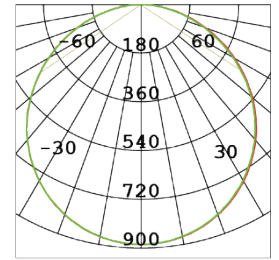

PHOTOMETRIC DIAGRAM

Unit: cd
 - C0/180,113.2
 - C90/270,112.7

Photometric diagram shown is for 4000 K output.

KEY INFORMATION

Power	24 W
Lumen Output	2363 / 2609 / 2528 lm
Mounting Type	Surface Mount
Dimming Type	Phase-Cut Dimmable (Trailing Edge, 10-100%)
Body Colour	Black
IP Rating	IP54
IK Rating	Not Applicable
Operating Ambient Temp.	-20 to 45°C
Connection Type	PA10 Terminals
Driver	Integral
Warranty	5 yrs