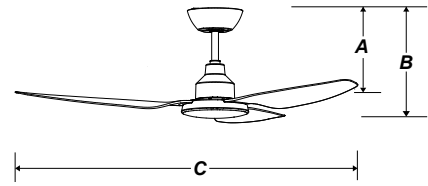

### DIMENSIONS

	A (BLADE)	B (TOTAL)	C (SWEEP)
NO LIGHT	336mm	352mm	1409mm
WITH LIGHT	336mm	360mm	1409mm