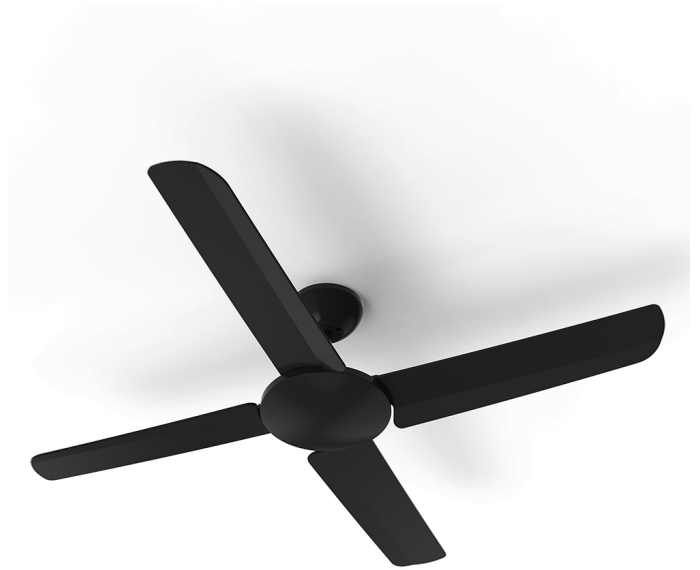

Splash

4 blade 40W IP66 DC ceiling fan

ORDERING INFORMATION

Order code	15610
Description	52 inch (1320mm) 4 Blade IP66 40W DC Ceiling Fan black
Item Code	SPLASH/52/BK

MECHANICAL

Body Material	ABS
Fitting Colour	Matt Black
IP Rating	IP66

Working Temp Range	-10 to 40 °C
---------------------------	--------------

AIR MOVEMENT

Motor Wattage	40 W
Motor Type	DC
No. Speeds	8
Control	Remote control
Ceiling Rake	15 °
Blade Pitch	12 °
Blade Material	ABS
Fan Size	1320mm (52inch)