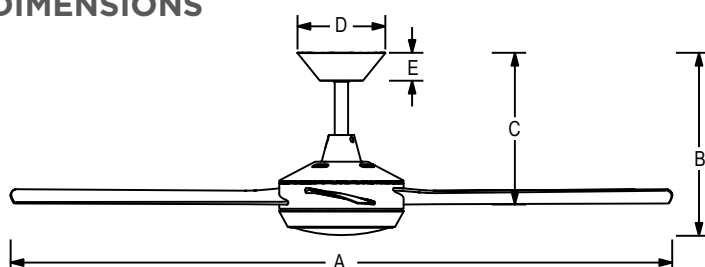

Blades: 132cm (52")
 Materials: Polymer
 Blade Pitch: 11°

Weight Including Packaging:

Complete fan: 8.9kg

Packaging Dimensions (cm):

Complete Fan: 61.7L x 28.2W x 31.5H

AIRFLOW	Speed 1	Speed 2	Speed 3	Speed 4	Speed 5	Speed 6
RPMS	76	93	129	147	168	190
WATTS	3.9	5.6	12.6	18.5	27.1	34.8
AIRFLOW (CMH)	3990	5235	6986	9105	10924	14198

* CMH = Cubic Meters per Hour

DIMENSIONS

A	1320mm
B	350mm
C	300mm
D	173mm
E	64mm