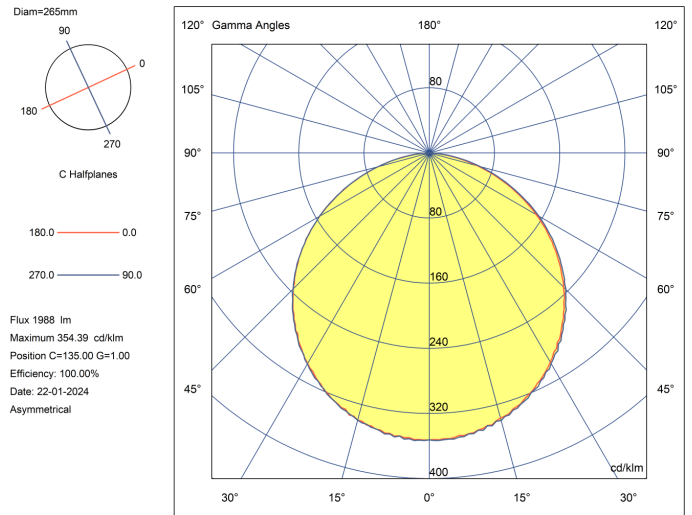

AT3030/18/TRI/3000K