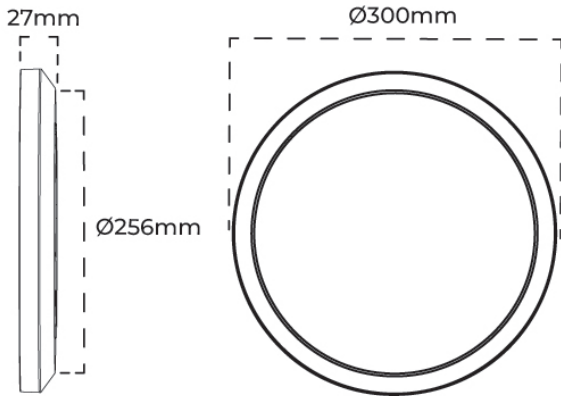

COLOUR TEMPERATURE

Warm White (3000 K)	1990 lm
Cool White (4000 K)	2090 lm
DayLight (5700 K)	2030 lm

DRIVER

Dimmable	Yes

COMPLIANCE

Standards	AS/NZS 60598.1 AS/NZS 60598.2.1 AS/NZS 61347.1 AS/NZS 61347.2.13 AS CISPR 15

WARRANTY

Domestic Use Warranty	3 RTB (Total 3 Years)
VIP Warranty	2 Onsite, 3 RTB (Total 5 Years)

VIP warranty is available to registered users and is subjected to additional terms and conditions.

DIMENSIONS

Product Height	27 mm

LINE DRAWINGS

AT3030/18/TRI