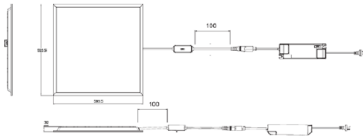

ACCESSORY CODE

DESCRIPTION

FRM/PM18W	Plaster frame to mount in plaster ceiling - White, 600x300mm (sold separately)
FRM/PM18WIDE	Plaster frame to mount in plaster ceiling - White, 600x600mm (sold separately)
FRM/PM36W	Plaster frame to mount in plaster ceiling - White, 1200x300mm (sold separately)
FRM/PM36WIDE	Plaster frame to mount in plaster ceiling - White, 1200x600mm (sold separately)
UDFRM/6-3	Universal Deep Surface Mount Frame 600X300X70 (sold separately)
UDFRM/6-6	Universal Deep Surface Mount Frame 600X600X70 (sold separately)
UDFRM/12-3	Universal Deep Surface Mount Frame 1200X300X70 (sold separately)
UDFRM/12-6	Universal Deep Surface Mount Frame 1200X600X70 (sold separately)
WIRESUSP/ECOPL	Suspension Kit - Includes 2 sets for 1 panel (sold separately)

Line Drawings

ECOPL063CSEG3

ECOPL123CSLSEG3