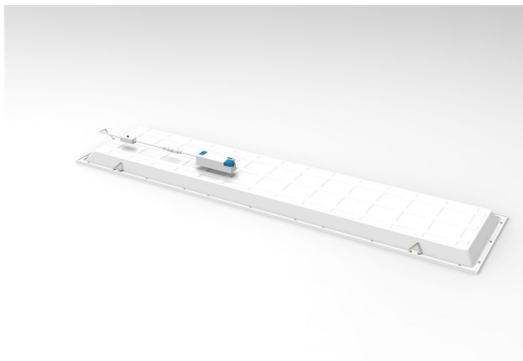

ECOPL123CSLSEG3