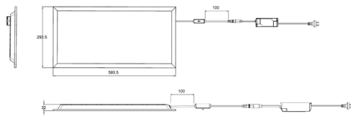

ACCESSORY CODE

DESCRIPTION

FRM/PM18W	Plaster frame to mount in plaster ceiling - White, 600x300mm (sold separately)
FRM/PM18WIDE	Plaster frame to mount in plaster ceiling - White, 600x600mm (sold separately)
FRM/PM36W	Plaster frame to mount in plaster ceiling - White, 1200x300mm (sold separately)
FRM/PM36WIDE	Plaster frame to mount in plaster ceiling - White, 1200x600mm (sold separately)
UDFRM/6-3	Universal Deep Surface Mount Frame 600X300X70 (sold separately)
UDFRM/6-6	Universal Deep Surface Mount Frame 600X600X70 (sold separately)
UDFRM/12-3	Universal Deep Surface Mount Frame 1200X300X70 (sold separately)
UDFRM/12-6	Universal Deep Surface Mount Frame 1200X600X70 (sold separately)
WIRESUSP/ECOPL	Suspension Kit - Includes 2 sets for 1 panel (sold separately)

Line Drawings

ECOPL063CSEG3