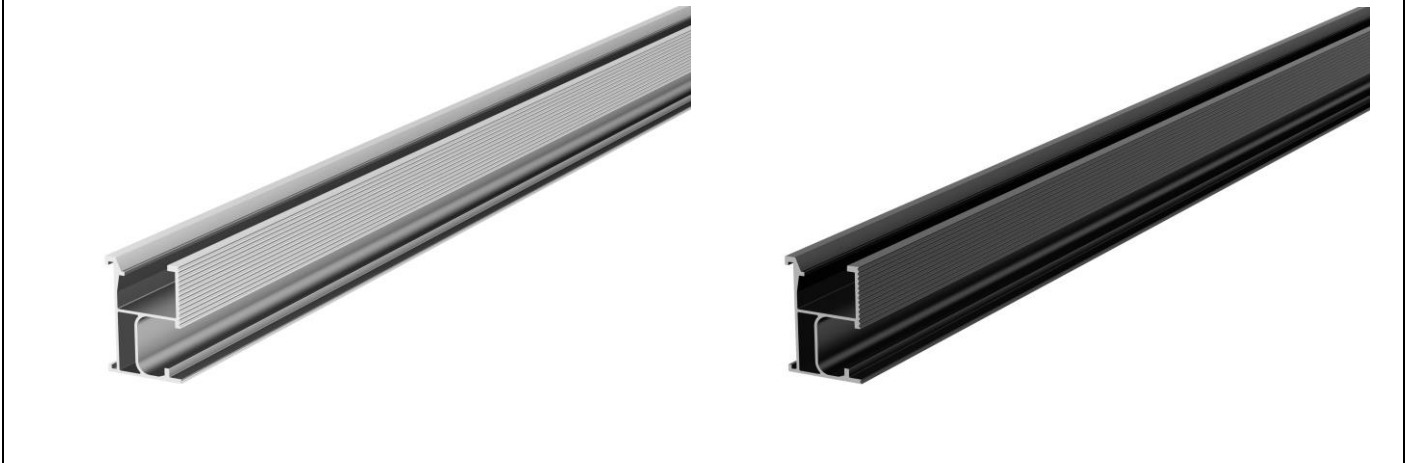

Elite Rail

Component

Elite Rail
Part No.: ER-R-ELT/XXXX/MF, ER-R-ELT/XXXX/BA

Technical Specification

Roof type	For Clenergy' s PV Mounting System	
Dimension	W31.9mm*H50.0mm	
Standard Length	3600, 4400 and 4600mm	
Packaging	90 pcs per pack; 4 packs (360 pcs) per pallet	
Weight	0.695 Kg/m	
Material	AL6005-T5	
Color	ER-R-ELT/XXXX/MF: Silver (Mill Finished) ER-R-ELT/XXXX/BA: Black (Black Anodised)	
Standard	AS/NZS 1170.2:2021	

Assembly

		
<p>Installed with Tin Interface</p>	<p>Installed with ezClick Tin Interface</p>	<p>Installed with Tile Interface</p>
		
<p>Installed with Eco-rail Splice</p>	<p>Installed with Akashi Clamp</p>	<p>Installed with Standard Clamp</p>