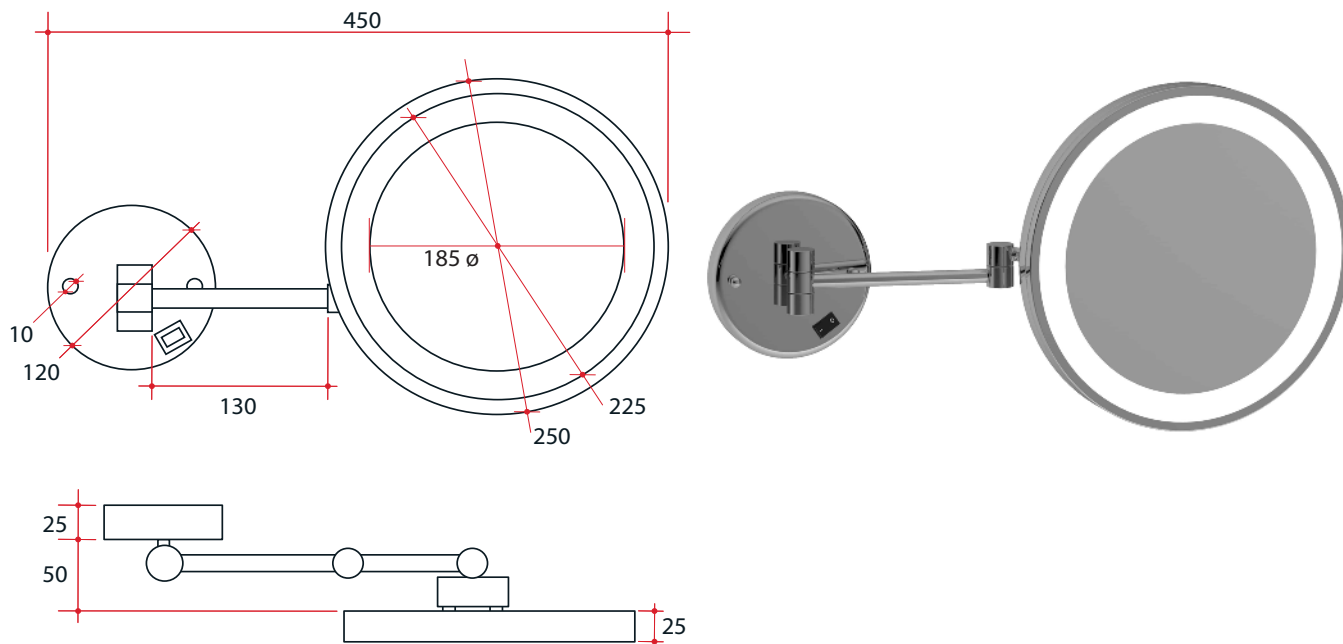

Ablaze Lit Magnifying Mirror

Note: All dimensions are in millimetres (mm)  
 Maximum distance from wall - 390mm  
 Depth from wall when folded - 110mm  
 Total width when folded - 250mm

Stock Code	Mirror Size (mm)	Unit Size (mm)	Finish	Output (w)
L255CSMC	185ø	W450 x H250	Chrome Plated	5.5

**5x magnification**

**Cool LED lighting**

**ON/OFF switch on unit**

**Concealed wiring only**

**Safe for use in bathrooms**

**One year warranty**

**Mirror tilts both ways**

**PLEASE NOTE:** Specifications are for information purposes only. Whilst every effort has been made to ensure the product specifications are accurate, due to continuing product development and improvement, the specifications are subject to change. Specifications can be used to rough in and for timber supports in the wall however, we recommend no holes are drilled without having the product on site or verifying the details with the manufacturer. Thermogroup cannot be held liable or responsible for errors due to updated specifications.