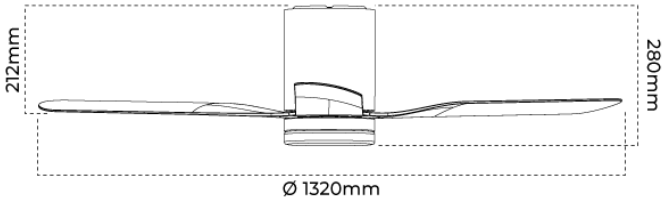

ORDERING INFORMATION

Order code	18477
Description	52 inch (1320mm) 3 blade 40W DC hugger fan W/LED Light white
Item Code	ANGLESEA/52/LT/WH

MECHANICAL

Body Material	ABS
Diffuser Material	Polycarbonate
Fitting Colour	Satin White
IP Rating	IP20

DIMENSIONS

Product Height	280 mm
Product Weight	4200 g
Product Width	1320 mm

LINE DRAWINGS

ANGLESEA/52/LT/WH

ACCESSORIES

Order code	12508
Description	Remote control for DC ceiling fans - Remote only - Black
Item Code	DCREMOTE/BK