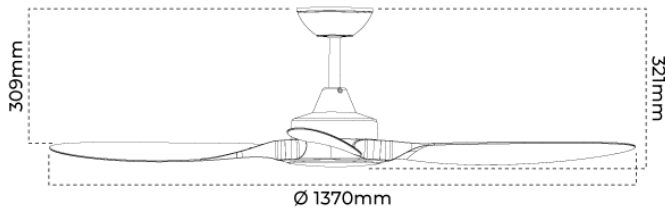

DIMENSIONS

Product Height	321 mm
Product Weight	5000 g
Product Width	1370 mm

LINE DRAWINGS

BRONTE/54/LT

ACCESSORIES

Order code	12508
Description	Remote control for DC ceiling fans - Remote only - Black
Item Code	DCREMOTE/BK
Order code	12513
Description	1500mm Extension rod for ceiling fans w/loom - white
Item Code	ROD/150/WH
Order code	12511
Description	900mm Extension rod for ceiling fans w/loom - white
Item Code	ROD/90/WH