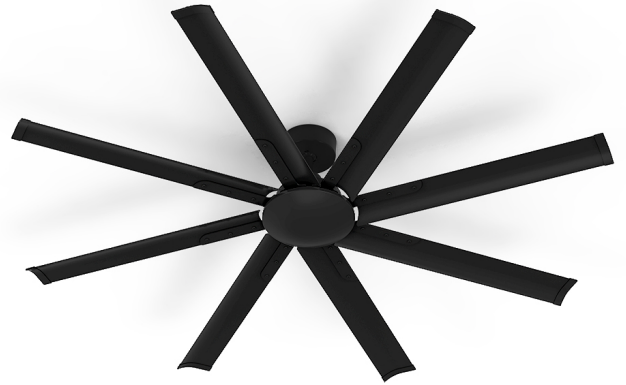

Mooloolah Mini

8 blade 55W DC ceiling fan

- Our most powerful and energy efficient 55W DC motor
- Easy installation with our quick connect wiring solution
- Pre-balanced for smoother, quieter operation
- Suitable for indoor and covered outdoor applications
- Fitted with 8 corrosion-resistant anodised aluminium blades
- Hangsure canopy up to 15 degrees
- Reversible for summer and winter use (via remote control)
- Supplied with 8 speed remote with turbo speed function and up to 12h timer

ORDERING INFORMATION

Order code	18485
Description	65 inch (1650mm) 8 blade 55W DC ceiling fan Matt black
Item Code	MOOLOOLAH/MINI/65/BK

MECHANICAL

Body Material	Metal
Fitting Colour	Matt Black
IP Rating	IP20