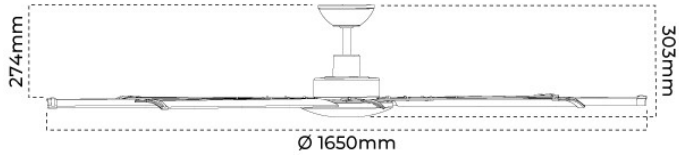

ORDERING INFORMATION

Order code	18485
Description	65 inch (1650mm) 8 blade 55W DC ceiling fan Matt black
Item Code	MOOLOOLAH/MINI/65/BK

MECHANICAL

Body Material	Metal
Fitting Colour	Matt Black
IP Rating	IP20

Blade Material	Aluminium
Fan Size	1650mm (65inch)
Fan Speed 1	13 W, 70 rpm, 10800 m ³ /h
Fan Speed 2	19 W, 80 rpm, 11800 m ³ /h
Fan Speed 3	25 W, 90 rpm, 12800 m ³ /h
Fan Speed 4	31 W, 97 rpm, 13800 m ³ /h
Fan Speed 5	37 W, 104 rpm, 14800 m ³ /h
Fan Speed 6	43 W, 109 rpm, 15800 m ³ /h
Fan Speed 7	49 W, 112 rpm, 16800 m ³ /h
Fan Speed 8	55 W, 120 rpm, 18000 m ³ /h

DIMENSIONS

Product Height	303 mm
Product Weight	8450 g
Product Width	1650 mm

LINE DRAWINGS

MOOLOOLAH/MINI/65

MOOLOOLAH/MINI/65/LT

ACCESSORIES

Order code	12508
Description	Remote control for DC ceiling fans - Remote only - Black
Item Code	DCREMOTE/BK
Order code	12514
Description	1500mm Extension rod for ceiling fans w/loom - Black
Item Code	ROD/150/BK
Order code	12512
Description	900mm Extension rod for ceiling fans w/loom - Black
Item Code	ROD/90/BK