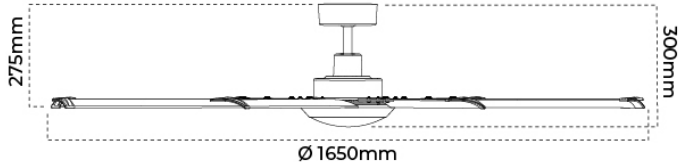

Blade Material	Aluminium
Fan Size	1650mm (65inch)
Fan Speed 1	13 W, 70 rpm, 10800 m ³ /h
Fan Speed 2	19 W, 80 rpm, 11800 m ³ /h
Fan Speed 3	25 W, 90 rpm, 12800 m ³ /h
Fan Speed 4	31 W, 97 rpm, 13800 m ³ /h
Fan Speed 5	37 W, 104 rpm, 14800 m ³ /h
Fan Speed 6	43 W, 109 rpm, 15800 m ³ /h
Fan Speed 7	49 W, 112 rpm, 16800 m ³ /h
Fan Speed 8	55 W, 120 rpm, 18000 m ³ /h

DIMENSIONS

Product Height	303 mm
Product Weight	8450 g
Product Width	1650 mm

LINE DRAWINGS

MOOLOOLAH/MINI/65

MOOLOOLAH/MINI/65/LT

ACCESSORIES

Order code	12508
Description	Remote control for DC ceiling fans - Remote only - Black
Item Code	DCREMOTE/BK
Order code	12514
Description	1500mm Extension rod for ceiling fans w/loom - Black
Item Code	ROD/150/BK
Order code	12512
Description	900mm Extension rod for ceiling fans w/loom - Black
Item Code	ROD/90/BK