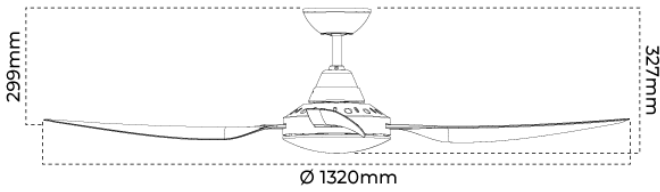

DIMENSIONS

Product Height	327 mm
Product Weight	4470 g
Product Width	1320 mm

LINE DRAWINGS

EVEREST/52

ACCESSORIES

Order code	12508
Description	Remote control for DC ceiling fans - Remote only - Black
Item Code	DCREMOTE/BK
Order code	12513
Description	1500mm Extension rod for ceiling fans w/loom - white
Item Code	ROD/150/WH
Order code	12511
Description	900mm Extension rod for ceiling fans w/loom - white
Item Code	ROD/90/WH