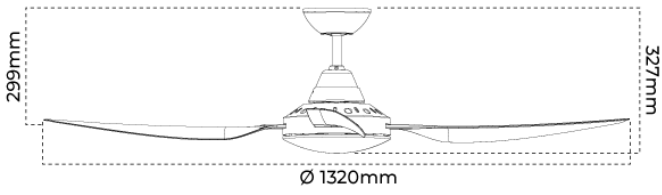

WARRANTY

Domestic Use Warranty	4 Onsite, 2 RTB (Total 6 years)
------------------------------	---------------------------------

DIMENSIONS

Product Height	327 mm
Product Width	1320 mm

LINE DRAWINGS

SANUR/52