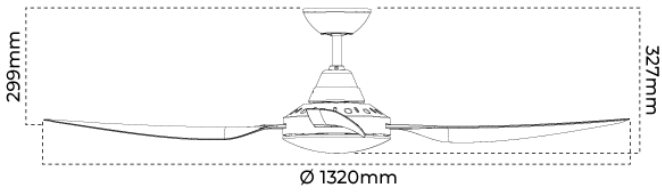

COOLUM/52

ACCESSORIES

Order code	12509
Description	Remote control receiver and remote kit for AC ceiling fans - White
Item Code	ACREMOTE/KIT/WH
Order code	12513
Description	1500mm Extension rod for ceiling fans w/loom - white
Item Code	ROD/150/WH
Order code	12511
Description	900mm Extension rod for ceiling fans w/loom - white
Item Code	ROD/90/WH