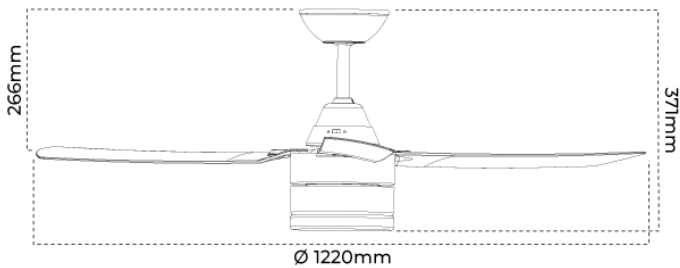

DIMENSIONS

Product Weight	4360 g
-----------------------	--------

LINE DRAWINGS

CEDUNA/48/LT

ACCESSORIES

Order code	12509
Description	Remote control receiver and remote kit for AC ceiling fans - White
Item Code	ACREMOTE/KIT/WH
Order code	12513
Description	1500mm Extension rod for ceiling fans w/loom - white
Item Code	ROD/150/WH
Order code	12511
Description	900mm Extension rod for ceiling fans w/loom - white
Item Code	ROD/90/WH