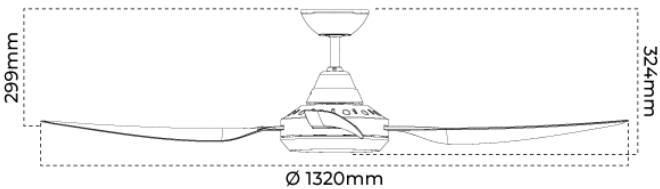

COMPLIANCE

Standards	AS/NZS 60335.1 AS/NZS 60335.2.80 AS/NZS 60598.1 AS/NZS 60598.2.2 AS CISPR 15 AS CISPR 14

WARRANTY

Domestic Use Warranty	4 Onsite, 2 RTB (Total 6 years)

DIMENSIONS

Product Height	327 mm
Product Weight	6560 g
Product Width	1320 mm

LINE DRAWINGS

FUJI/52/LT

ACCESSORIES

Order code	12509
Description	Remote control receiver and remote kit for AC ceiling fans - White
Item Code	ACREMOTE/KIT/WH
Order code	12513
Description	1500mm Extension rod for ceiling fans w/loom - white
Item Code	ROD/150/WH
Order code	12511
Description	900mm Extension rod for ceiling fans w/loom - white
Item Code	ROD/90/WH