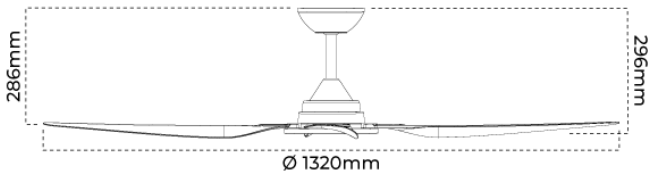

Fan Size	1320mm (52inch)
Fan Speed 1	5 W, 130 rpm, 8400 m ³ /h
Fan Speed 2	8 W, 150 rpm, 9000 m ³ /h
Fan Speed 3	13 W, 165 rpm, 9600 m ³ /h
Fan Speed 4	18 W, 190 rpm, 10800 m ³ /h
Fan Speed 5	23 W, 200 rpm, 11400 m ³ /h
Fan Speed 6	28 W, 215 rpm, 12600 m ³ /h
Fan Speed 7	33 W, 225 rpm, 13550 m ³ /h
Fan Speed 8	40 W, 240 rpm, 14400 m ³ /h

WARRANTY

Domestic Use Warranty	4 Onsite, 2 RTB (Total 6 years)
------------------------------	---------------------------------

DIMENSIONS

Product Height	327 mm
Product Width	1320 mm

LINE DRAWINGS

VENICE/52