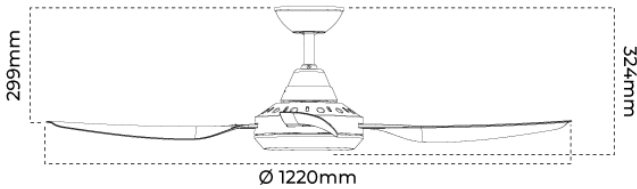

COMPLIANCE

Standards	AS/NZS 60335.1 AS/NZS 60335.2.80 AS/NZS 60598.1 AS/NZS 60598.2.2 AS CISPR 15 AS CISPR 14

WARRANTY

Domestic Use Warranty	4 Onsite, 2 RTB (Total 6 years)

DIMENSIONS

Product Height	327 mm
Product Weight	6430 g
Product Width	1220 mm

LINE DRAWINGS

COOLUM/48/LT

ACCESSORIES

Order code	12509
Description	Remote control receiver and remote kit for AC ceiling fans - White
Item Code	ACREMOTE/KIT/WH
Order code	12513
Description	1500mm Extension rod for ceiling fans w/loom - white
Item Code	ROD/150/WH
Order code	12511
Description	900mm Extension rod for ceiling fans w/loom - white
Item Code	ROD/90/WH