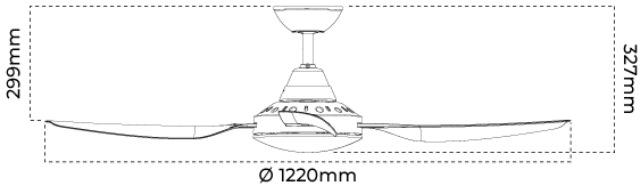

COOLUM/48

ACCESSORIES

Order code	12509
Description	Remote control receiver and remote kit for AC ceiling fans - White
Item Code	ACREMOTE/KIT/WH
Order code	12513
Description	1500mm Extension rod for ceiling fans w/loom - white
Item Code	ROD/150/WH
Order code	12511
Description	900mm Extension rod for ceiling fans w/loom - white
Item Code	ROD/90/WH