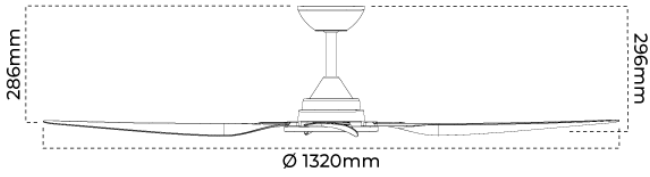

DIMENSIONS

Product Height	327 mm
Product Weight	3600 g
Product Width	1320 mm

LINE DRAWINGS

VENICE/52

ACCESSORIES

Order code	12508
Description	Remote control for DC ceiling fans - Remote only - Black
Item Code	DCREMOTE/BK
Order code	12514
Description	1500mm Extension rod for ceiling fans w/loom - Black
Item Code	ROD/150/BK
Order code	12512
Description	900mm Extension rod for ceiling fans w/loom - Black
Item Code	ROD/90/BK