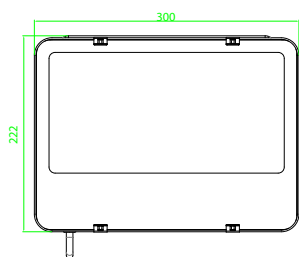

PHOTOMETRICS

(Example of LDVFL90-150WTRI)

(Example of LDVFL90-150WASYTRI)

DIMENSIONS

60/80/100W
300x222x45mm

90/120/150W
335x274x49mm

120/160/200W
390x305x58mm

ORDERING CODES - TRI COLOUR MULTI WATTAGE FLOODLIGHT

Product name	EAN10	Model number	W	lm	K	Δ°	lm/W	$\frac{l}{l}$ [mm]	$\frac{w}{w}$ [mm]	$\frac{h}{h}$ [mm]	
--------------	-------	--------------	---	----	---	----------------	------	-----------------------	-----------------------	-----------------------	--