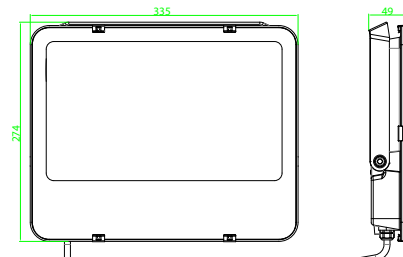

PHOTOMETRICS

(Example of LDVFL90-150WTRI)

(Example of LDVFL90-150WASYTRI)

DIMENSIONS

60/80/100W
300x222x45mm

90/120/150W
335x274x49mm

120/160/200W
390x305x58mm

ORDERING CODES - TRI COLOUR MULTI WATTAGE FLOODLIGHT

Product name	EAN10	Model number	W	lm	K	Δ°	lm/W	$\frac{l}{l}$ [mm]	$\frac{w}{w}$ [mm]	$\frac{h}{h}$ [mm]	
--------------	-------	--------------	---	----	---	----------------	------	-----------------------	-----------------------	-----------------------	--