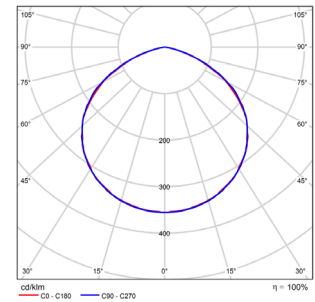

PHOTOMETRICS

(Example of LDVFL90-150WTRI)

(Example of LDVFL90-150WASYTRI)

DIMENSIONS

60/80/100W
300x222x45mm

90/120/150W
335x274x49mm

120/160/200W
390x305x58mm

ORDERING CODES - TRI COLOUR MULTI WATTAGE FLOODLIGHT