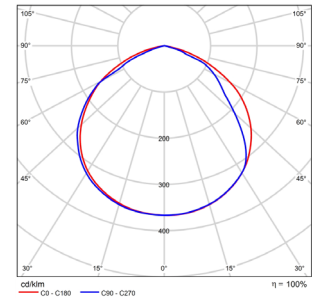

PHOTOMETRICS

(Example of LDVFL18-30WTRI)

DIMENSIONS

6/8/10W
135x95x29mm

12/16/20W
135x110x29mm

18/24/30W
160x125.5x30mm

30/40/50W
200x150x29.6mm

ORDERING CODES - TRI COLOUR MULTI WATTAGE FLOODLIGHT