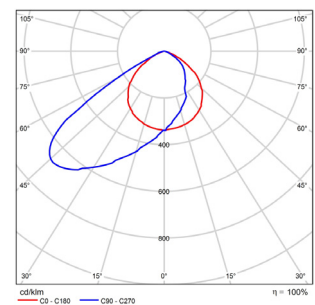

PHOTOMETRICS

(Example of LDVFL90-150WTRI)

(Example of LDVFL90-150WASYTRI)

DIMENSIONS

60/80/100W
300x222x45mm

90/120/150W
335x274x49mm

120/160/200W
390x305x58mm

ORDERING CODES - TRI COLOUR MULTI WATTAGE FLOODLIGHT