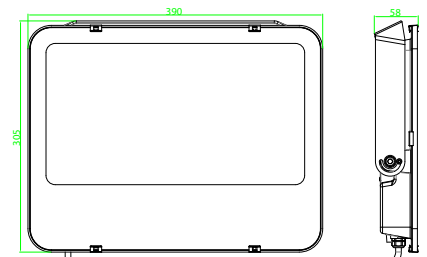

PHOTOMETRICS

(Example of LDVFL18-30WTRI)

DIMENSIONS

6/8/10W
135x95x29mm

12/16/20W
135x110x29mm

18/24/30W
160x125.5x30mm

30/40/50W
200x150x29.6mm

ORDERING CODES - TRI COLOUR MULTI WATTAGE FLOODLIGHT

PHOTOMETRICS

(Example of LDVFL90-150WTRI)

(Example of LDVFL90-150WASYTRI)

DIMENSIONS

60/80/100W
300x222x45mm

90/120/150W
335x274x49mm

120/160/200W
390x305x58mm

ORDERING CODES - TRI COLOUR MULTI WATTAGE FLOODLIGHT

Product name	EAN10	Model number	W	lm	K	Δ°	lm/W	$\frac{l}{l}$ [mm]	$\frac{w}{w}$ [mm]	$\frac{h}{h}$ [mm]	
--------------	-------	--------------	---	----	---	----------------	------	-----------------------	-----------------------	-----------------------	--