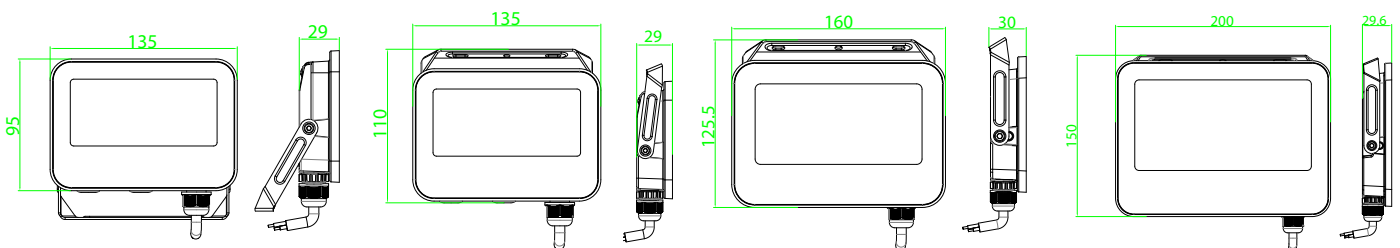

AREAS OF APPLICATION

- Public spaces
- Outdoor residential areas
- Gardens and pathways
- Storage facilities
- Garages

AVAILABLE SIZES

6/8/10W
135x95x29mm

12/16/20W
135x110x29mm

18/24/30W
160x125.5x30mm

30/40/50W
200x150x29.6mm

SPECIFICATIONS

Wattage	6/8/10W, 12/16/20W, 18/24/30W, 30/40/50W	Connection Type	Pre wired with 1m mains cable
Lumens	1400, 2800, 4200, 7500	Voltage	110-277V AC
lm/W	140	PF	>0.9
CCT	3000/4500/6500K	Frequency	50/60Hz
IP Rating	IP65	Surge Protection	1KV/2KV
IK Rating	IK06	Salt Spray	800 hours
Housing Material	Aluminium/Glass	Flicker Rate	<5%
Beam Angle	110°	Mounting Type	Surface mounting
CRI	>80	Operating Temperature	-30°C to 50°C
SDCM	<5	Lifetime	50000 hours
Electrical Classification	Class I	Warranty	5 years

PHOTOMETRICS

(Example of LDVFL18-30WTRI)

DIMENSIONS

6/8/10W
135x95x29mm

12/16/20W
135x110x29mm

18/24/30W
160x125.5x30mm

30/40/50W
200x150x29.6mm

ORDERING CODES - TRI COLOUR MULTI WATTAGE FLOODLIGHT