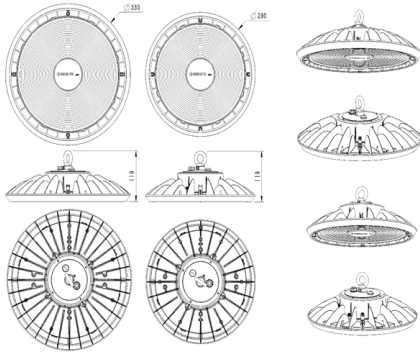

Product Images

ECOHB120LSE4G7, ECOHB200BRKT, ECOHB120LSE5G7, ECOHB200LSE4G7, ECOHB200LSE5G7

ECOHB120LSE4G7, ECOHB120LSE5G7, ECOHB200LSE4G7, ECOHB200LSE5G7

ECOHB120LSE4G7, ECOHB120LSE5G7, ECOHB200LSE4G7, ECOHB200LSE5G7