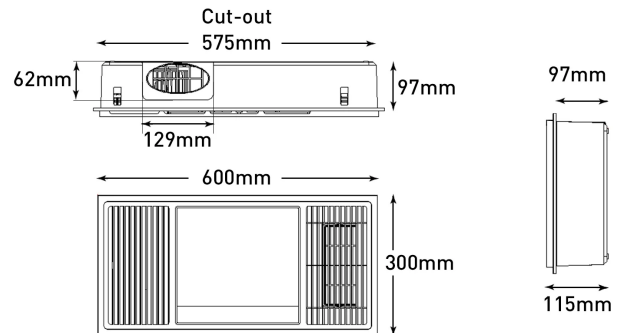

Mercury CCT 3 in 1 Bathroom Solution

BH212ESWWH

Key Features:

- Ideal for bathrooms
- Powerful 45W ball bearing motor
- 1.5M duct with external wall grille included
- Cut-out template included
- Wall controller with 3 switches for separate heat, fan, and light control
- Thermal fuse provides safety protection
- 2 x duct clamps included

Air Extraction	360m3/hr
Colour Temperature	Warm White, Neutral White, Cool White
Cut Out Size	275mm
Globe Included	Yes
Globe Type	LED
Light	LED panel
Lumens	900lm
Model	BH212ESWBK
Volt	220-240V
Wattage	15W

Dimensions

Colours

Model No. : BH212ESWBK
Colour : Black

Model No. : BH212ESWWH
Colour : White