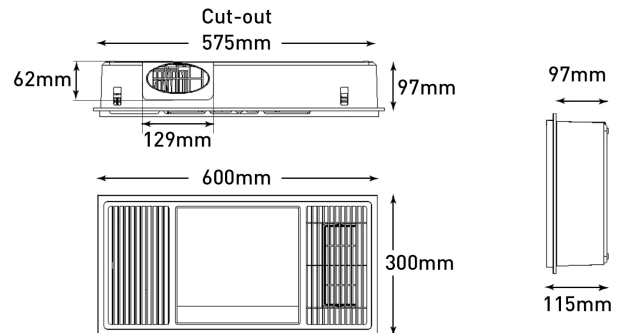

Mercury CCT 3 in 1 Bathroom Solution

BH212ESWBK

Key Features:

- Ideal for bathrooms
- Powerful 45W ball bearing motor
- 1.5M duct with external wall grille included
- Cut-out template included
- Wall controller with 3 switches for separate heat, fan, and light control
- Thermal fuse provides safety protection
- 2 x duct clamps included

Air Extraction	360m3/hr
Colour Temperature	Warm White, Neutral White, Cool White
Cut Out Size	275mm
Globe Included	Yes
Globe Type	LED
Light	LED panel
Lumens	900lm
Model	BH212ESWBK
Volt	220-240V
Wattage	15W

Dimensions

Colours

Model No. : BH212ESWBK
Colour : Black

Model No. : BH212ESWWH
Colour : White