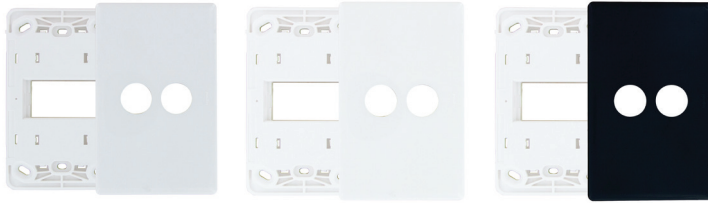

Datasheet

Excel Life™ Smart

Grid & Plate for Clip-in Wireless Scenario Switches - 1 Gang

CAT. NO. EWN1GPLWE, EWN1GPLMW, EWN1GPLMB

EWN1GPLWE

EWN1GPLMW

EWN1GPLMB

Cat. No.	EWN1GPLWE	EWN1GPLMW	EWN1GPLMB
Colour	White (WE)	Matt White (MW)	Matt Black (MB)
Description	Grid & Plate for Clip-in wireless scenario switches		
No. of Gang	1 Gang		
Compatibility	EWNWCMS and EWNWCBLI series		
Mounting centres	84 mm		
Product Dimension (W X H X D)	120 x 76 x 10 mm		

Excel Life™ Smart

Grid & Plate for Clip-in Wireless Scenario Switches - 1 Gang

CAT. NO. EWN1GPLWE, EWN1GPLMW, EWN1GPLMB

Features:

- Grid & Plate to fit Excel Life™ Clip-in wireless scenario switch EWNWCMS series or EWNWCBLI series.
(**Note:** Not compatible with other mechanisms from Excel Life™ Smart range.)

Glass and tile cut-out dimensions:

Single product	
Cat. No.	Barcode
EWN1GPLWE	9321001523703
EWN1GPLMW	9321001523710
EWN1GPLMB	9321001523727

Inner box (QTY 10)	
Cat. No.	Barcode
EWN1GPLWE	9321001523888
EWN1GPLMW	9321001523895
EWN1GPLMB	9321001523901