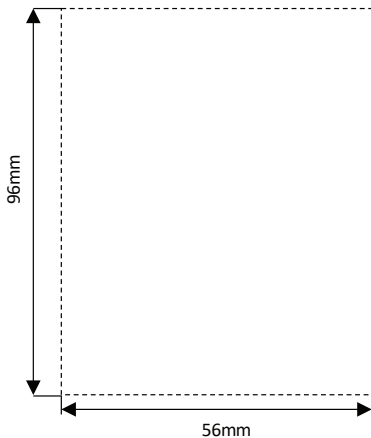

Datasheet

Excel Life™ Smart

Grid & Plate for Clip-in Wireless Scenario Switches - 1 Gang

CAT. NO. EWN1GPLWE, EWN1GPLMW, EWN1GPLMB

EWN1GPLWE

EWN1GPLMW

EWN1GPLMB

Cat. No.	EWN1GPLWE	EWN1GPLMW	EWN1GPLMB
Colour	White (WE)	Matt White (MW)	Matt Black (MB)
Description	Grid & Plate for Clip-in wireless scenario switches		
No. of Gang	1 Gang		
Compatibility	EWNWCMS and EWNWCBLI series		
Mounting centres	84 mm		
Product Dimension (W X H X D)	120 x 76 x 10 mm		

Excel Life™ Smart

Grid & Plate for Clip-in Wireless Scenario Switches - 1 Gang

CAT. NO. EWN1GPLWE, EWN1GPLMW, EWN1GPLMB

Features:

- Grid & Plate to fit Excel Life™ Clip-in wireless scenario switch EWNWCMS series or EWNWCBLI series.
(**Note:** Not compatible with other mechanisms from Excel Life™ Smart range.)

Glass and tile cut-out dimensions:

Single product	
Cat. No.	Barcode
EWN1GPLWE	9321001523703
EWN1GPLMW	9321001523710
EWN1GPLMB	9321001523727

Inner box (QTY 10)	
Cat. No.	Barcode
EWN1GPLWE	9321001523888
EWN1GPLMW	9321001523895
EWN1GPLMB	9321001523901