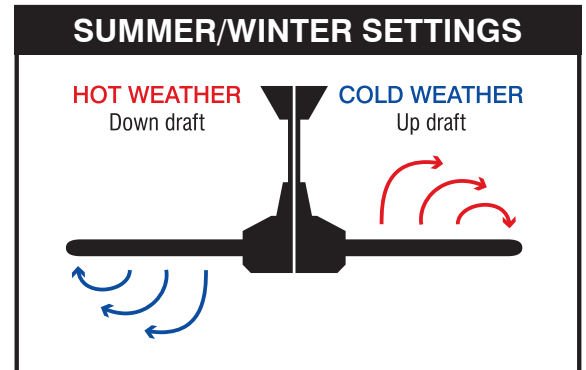

TEMPO PLUS 48" AC CEILING FAN WITH LIGHT

TECHNICAL SPECIFICATIONS

Size	48 inch (1220mm)
Motor Type	AC (Alternate Current)
Operating Voltage	240V / 50Hz
Motor Wattage	65W
Construction	Steel body and canopy
Blade Material	Painted Plywood (x4)
Ceiling install	Hangsure
Blade Pitch	11 degrees
Ceiling Rake	32 degree max. 10 degree max (for 22273/05R) only
Light Wattage:	2 x 40W Max
Base Type:	Screw E27
Control	Wall 3 speed with on/off switch (included) 3 speed remote (for 22273/05R) only
Warranty	3 year in-home plus 3 year replacement (6-Year) <i>*Limited warranty for wall controller, remote controller and light. Refer to warranty card inside the box for more details.</i>
Standards:	AS/NZS 60335-1 AS/NZS 60335-2-80

ACCESSORIES (sold separately)

Extension Rod	100550/05 white 90cm
	100550/06 matt black 90cm
	100550/13 brushed chrome 90cm
	21912/05 white 180cm
	21912/06 matt black 180cm
Remote Kits	99999 Basic remote
	99444 Basic remote
	99222 LCD remote
	99777 Multi fan wall controller
	99111 WiFi wall controller
	99888 WiFi wall controller

AIR MOVEMENT

SPEED	LOW	MED	HIGH
RPM	100	149	202
Power	19W	37W	65W
Airflow	3,349m³/h	5,334m³/h	7,699m³/h

INSTALLATION

Must be installed by a licensed electrician

	MODEL	COLOUR	DESCRIPTION	BOX SIZE	GROSS WEIGHT	BOX QTY	BARCODE/TUN
RETAIL BOX	22273/05	White	Tempo Plus-48 Fan and light	W630 x H266 x D266 mm	7 kg	1 pc	9 312641 222736 >
RETAIL BOX	22273/05R	White	Tempo Plus-48 Fan and light and remote	W630 x H266 x D266 mm	7 kg	1 pc	9 312641 222828 >
RETAIL BOX	22273/13	Brushed Chrome	Tempo Plus-48 Fan and light	W630 x H266 x D266 mm	7 kg	1 pc	9 312641 222750 >
RETAIL BOX	22273/06	Matt Black	Tempo Plus-48 Fan and light	W630 x H266 x D266 mm	7 kg	1 pc	9 312641 222743 >