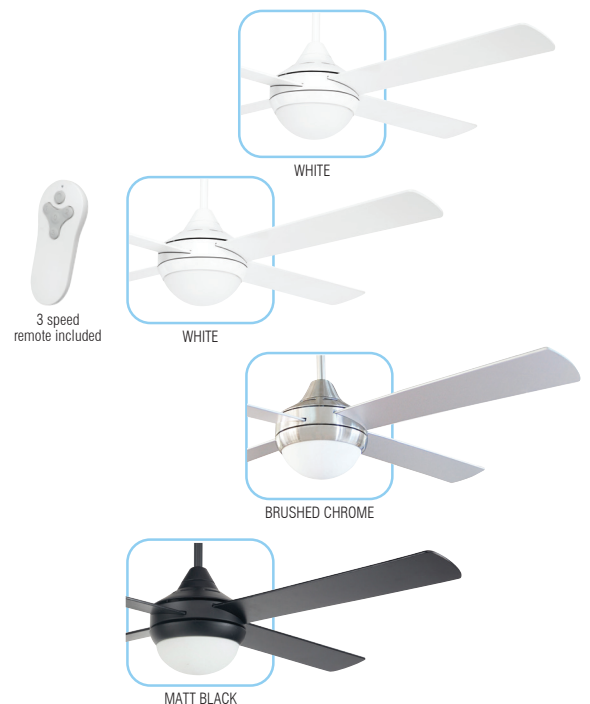

# TEMPO PLUS 48" AC CEILING FAN WITH LIGHT

The great all  
rounder, now  
even better!

Wall control  
Included

A contemporary designed ceiling fan with four plywood blades combined with a powerful 65W motor. Now with even better features, including easier blade installation and polyfoam free packaging.

- Steel body and canopy construction, with 4 painted plywood blades
- 3 speed wall control with switch included
- Reversible All-Seasons technology for use all year round
- 85% pre-assembled out of the box for fast installation
- Powerful 65W AC motor
- Light kit uses 2 x 40W max. E27 lampholder (globes not included)
- Uses our Quick Connect Plug System to reduce installation time
- Faster installation with our new and improved hassle-free design
- Suitable for indoor locations around the home
- Compatible with Brilliant remotes and BrilliantSmart fan controllers.

## APPLICATIONS

- Bedrooms, lounge and family rooms
- Indoors locations around the home.

# TEMPO PLUS 48" AC CEILING FAN WITH LIGHT