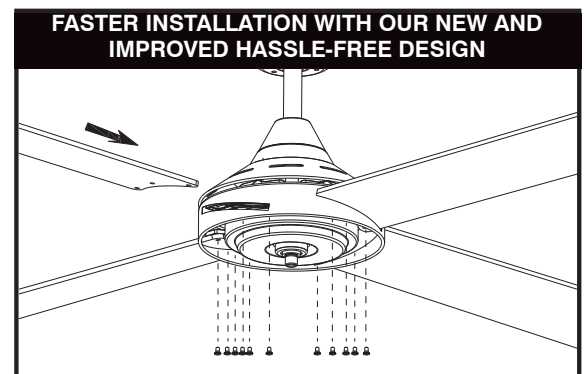

TEMPO PLUS 48" AC CEILING FAN WITH LIGHT

TECHNICAL SPECIFICATIONS

Size	48 inch (1220mm)
Motor Type	AC (Alternate Current)
Operating Voltage	240V / 50Hz
Motor Wattage	65W
Construction	Steel body and canopy
Blade Material	Painted Plywood (x4)
Ceiling install	Hangsure
Blade Pitch	11 degrees
Ceiling Rake	32 degree max. 10 degree max (for 22273/05R) only
Light Wattage:	2 x 40W Max
Base Type:	Screw E27
Control	Wall 3 speed with on/off switch (included) 3 speed remote (for 22273/05R) only
Warranty	3 year in-home plus 3 year replacement (6-Year) <i>*Limited warranty for wall controller, remote controller and light. Refer to warranty card inside the box for more details.</i>
Standards:	AS/NZS 60335-1 AS/NZS 60335-2-80

ACCESSORIES (sold separately)

Extension Rod	100550/05 white 90cm
	100550/06 matt black 90cm
	100550/13 brushed chrome 90cm
	21912/05 white 180cm
	21912/06 matt black 180cm
Remote Kits	99999 Basic remote
	99444 Basic remote
	99222 LCD remote
	99777 Multi fan wall controller
	99111 WiFi wall controller
	99888 WiFi wall controller

AIR MOVEMENT

SPEED	LOW	MED	HIGH
RPM	100	149	202
Power	19W	37W	65W
Airflow	3,349m³/h	5,334m³/h	7,699m³/h

INSTALLATION

Must be installed by a licensed electrician

	MODEL	COLOUR	DESCRIPTION	BOX SIZE	GROSS WEIGHT	BOX QTY	BARCODE/TUN
RETAIL BOX	22273/05	White	Tempo Plus-48 Fan and light	W630 x H266 x D266 mm	7 kg	1 pc	9 312641 222736 >
RETAIL BOX	22273/05R	White	Tempo Plus-48 Fan and light and remote	W630 x H266 x D266 mm	7 kg	1 pc	9 312641 222828 >
RETAIL BOX	22273/13	Brushed Chrome	Tempo Plus-48 Fan and light	W630 x H266 x D266 mm	7 kg	1 pc	9 312641 222750 >
RETAIL BOX	22273/06	Matt Black	Tempo Plus-48 Fan and light	W630 x H266 x D266 mm	7 kg	1 pc	9 312641 222743 >