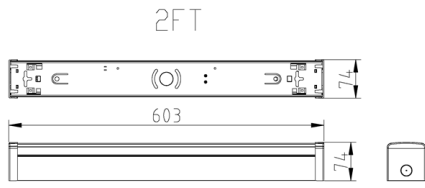

ECOBAT202ECSLSG4M