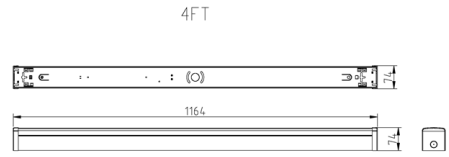

ECOBAT404ECSLSG4M

ECOBAT404ECSLSG4M