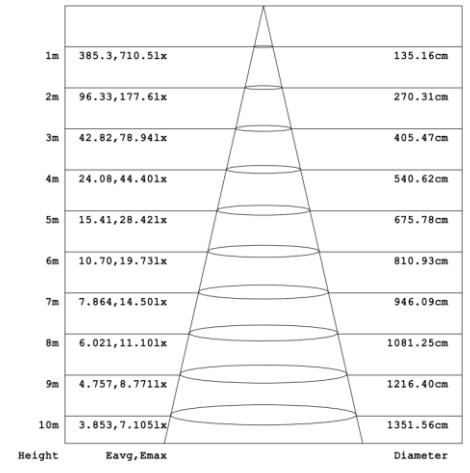

PLEASE NOTE: INFORMATION IN THIS DOCUMENT MAY BE SUBJECT TO CHANGE WITHOUT PRIOR NOTICE

IRE: TEL: +353 1 709 9000
UK: TEL: 0800 973 220
AUS: TEL: +61 7 3890 5444
NZ: TEL: +64 03 668 5285

WEB: ROB.US.COM
WEB: ROB.US.COM
WEB: ROB.US.COM.AU
WEB: ROB.USLED.CO.NZ

LED GROUP EUROPE · AUSTRALIA · NEW ZEALAND · ASIA · MIDDLE EAST · AFRICA

Diagram for RCS8CCT3-01 in 4000K. Other diagrams available on request