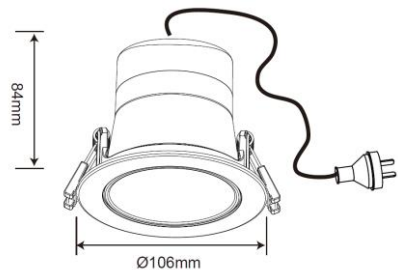

FEATURES

- Switch on the back of the fitting allows selection between 3000K, 4000K, 5700K colour temperature
- Beam angle of 60 degrees with 30 degree tilt
- Very low glare with UGR <22 (black version) or UGR<25 (white version)
- Offers Thermal Insulation rating of IC-4
- High efficacy of 84-107Lm/W
- Dimming Compatible with most TRIAC dimmers (compatibility list available on the website)

PRODUCT CODE	RCS8CCT3T-01	RCS8CCT3T-04
Comparable to:	50W halogen	50W halogen
Total Power (W):	7.9	7.9
Total Light Output (lm):	840	660
Total Emergency Light Output (lm):	NA	NA
Efficacy (lm/cctW):	107	84
Lux at 1m (lux):	710	630
Emergency Lux at 1m (lux):	NA	NA
CCT (K):	3000/4000/5700	3000/4000/5700
CRI:	80	80
IP:	44	44
Operation Temperature (°C)	-20 ≤ Ta ≤ +40	-20 ≤ Ta ≤ +40
Inrush Current:	1.4A/31us	1.4A/31us
RG Value:	0	0
Rated Life to L70B50 (Hrs):	>30000	>30000
Dimensions ØxH (mm):	106x84	106x84
Cut Out (mm):	90	90
Weight (kg):	0.21	0.21

Product is certified to all the relevant standards. Please contact our technical department for market specific compliances.