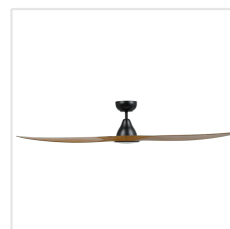

Contact | Support
eglo.com/en/eglo-worldwide