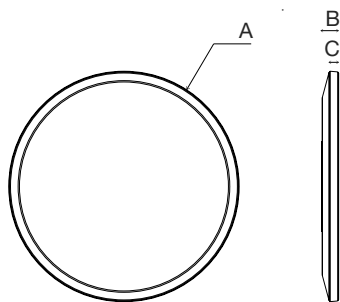

Features

- IP54 Ultra slim aesthetically designed LED ceiling light
- Ideal for residential, apartments and internal applications
- Polycarbonate body with opal diffuser
- Edge lit and dimmable & non-dimmable for sensor model
- Switchable colour temperature 3000K, 4000K and 5000K
- Compatible with Martec® Lighting dimmer MTD350VAP and MTD350VAR (sold separately, non sensor models only)
- Supplied with microwave motion sensor with detection range at 360° up to 4M (sensor model only)

DIMENSIONS

Power Wattage	A	B	C
16W	Dia 210mm	25mm	16mm
18W + 18W Sensor	Dia 280mm	25mm	16mm
24W	Dia 350mm	25mm	16mm
32W	Dia 420mm	25mm	16mm
38W	Dia 500mm	25mm	16mm

16W / 18W / 24W / 32W / 38W TRICOLOUR LED CEILING LIGHT ULTRA SLIM STANDARD & MICROWAVE MOTION SENSOR

SHIPPING

Model Numbers	Carton Size			Carton Quantity	Carton Gross Weight (Kg)
	H (mm)	W (mm)	L (mm)		
MLFO34516WD	140	230	240	4	2.5
MLFO34518WD	135	300	320	4	3
MLFO34518MD	135	300	320	4	3
MLFO34518WS	135	300	320	4	3
MLFO34524WD	135	367	385	4	4
MLFO34524MD	135	367	385	4	4
MLFO34532WD	135	435	460	4	4
MLFO34532MD	135	435	460	4	4
MLFO34538WD	140	520	520	4	5