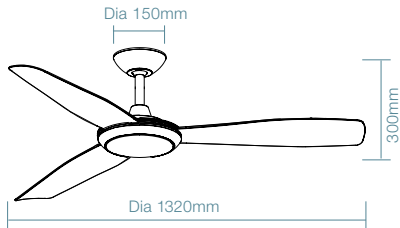

FAN LED LIGHT