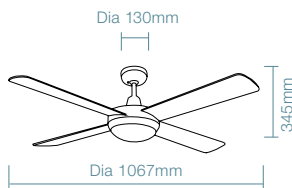

FAN LED LIGHT