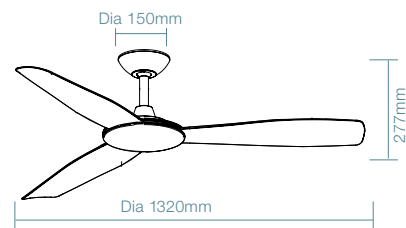

SPECIFICATIONS	FAN ONLY	FAN LED LIGHT
POWER WATTAGE	40W	40W
BLADE DIAMETER	1320mm (52")	1320mm (52")
AIR MOVEMENT m³/hr	17,640m³/hr	
BLADE PITCH	14°	
LIGHTING WATTAGE / TYPE	-	18W LED
COLOUR TEMPERATURE	-	3000K / 4000K / 5000K
LUMEN OUTPUT	-	1880lm / 2120lm / 2020lm
RATED LIFETIME	-	35,000 hrs @ Ta25°C
ORDERING CODE	FAN ONLY	FAN LED LIGHT
WHITE SATIN	MVDC133WSR	MVDC1333WSR
MATT BLACK	MVDC133MMR	MVDC1333MMR

ACCESSORIES	ORDERING CODE
900mm Downrod White Satin 25mm Dia	MDRD36WST
900mm Downrod Matt Black 25mm Dia	MDRD36MT
1800mm Downrod White Satin 25mm Dia	MDRD72WST
1800mm Downrod Matt Black 25mm Dia	MDRD72MT

DIMENSIONS

FAN ONLY