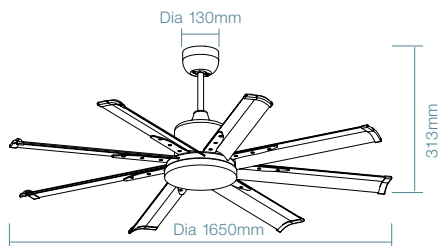

SPECIFICATIONS	FAN ONLY
POWER WATTAGE	35W
BLADE DIAMETER	1650mm (65")
AIR MOVEMENT m³/hr	14,400m³/hr
BLADE PITCH	17°
ORDERING CODE	FAN ONLY
WHITE	MAF168WR
MATT BLACK	MAF168MR
BRUSHED NICKEL	MAF168BR

ACCESSORIES	ORDERING CODE
900mm Downrod White Satin	MDRD36WS
900mm Downrod Matt Black	MDRD36M
900mm Downrod Brushed Nickel	MDRD36N
1800mm Downrod White Satin	MDRD72WS
1800mm Downrod Matt Black	MDRD72M

DIMENSIONS

FAN ONLY