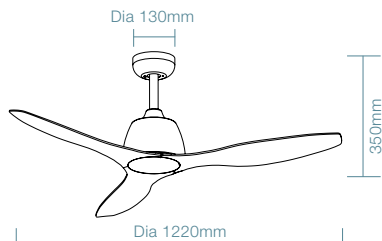

ACCESSORIES	ORDERING CODE
900mm Downrod White	MDRA36W
900mm Downrod Matt Black	MDRA36M
900mm Downrod Old Bronze	MDRA36O
1800mm Downrod White	MDRA72W
1800mm Downrod Matt Black	MDRA72M
1800mm Downrod Old Bronze	MDAR72O
Premier Remote Control Kit	MPREMS
Premium Remote Control Kit	MPLCDS
Smart Remote Control Kit	MWFBT

DIMENSIONS

FAN ONLY