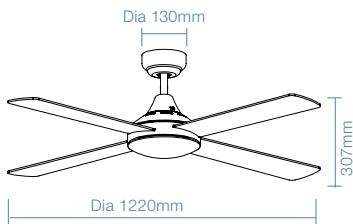

SPECIFICATIONS	FAN ONLY	FAN LED LIGHT
POWER WATTAGE	30W	30W
BLADE DIAMETER	1220mm (48")	1220mm (48")
AIR MOVEMENT m³/hr	9,800m³/hr	
BLADE PITCH	11°	
LIGHTING WATTAGE / TYPE	-	15W LED
COLOUR TEMPERATURE	-	3000K / 4000K / 5000K
LUMEN OUTPUT	-	1450lm / 1650lm / 1600lm
RATED LIFETIME	35,000 hrs @ Ta25°C	
ORDERING CODE	FAN ONLY	FAN LED LIGHT
WHITE	FSLDC124WR	FSLDC1243WR
MATT BLACK	FSLDC124MR	FSLDC1243MR

ACCESSORIES	ORDERING CODE
900mm Downrod White	MDRD36W
900mm Downrod Matt Black	MDRD36M
1800mm Downrod White	MDRD72W
1800mm Downrod Matt Black	MDRD72M

DIMENSIONS

FAN ONLY