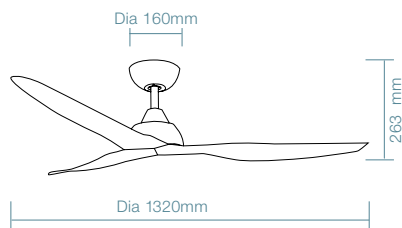

ACCESSORIES	ORDERING CODE
900mm Downrod WiFi Matt White	MDRDWIFI36W
900mm Downrod WiFi Matt Black	MDRDWIFI36M
1800mm Downrod WiFi Matt White	MDRDWIFI72W
1800mm Downrod WiFi Matt Black	MDRDWIFI72M

DIMENSIONS

FAN ONLY