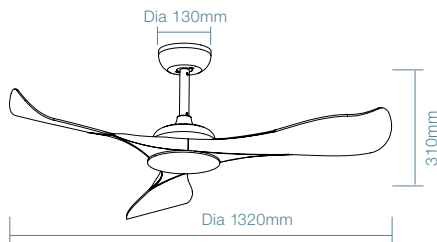

SPECIFICATIONS	FAN ONLY	FAN LED LIGHT
POWER WATTAGE	38W	38W
BLADE DIAMETER	1320mm (52")	1320mm (52")
AIR MOVEMENT m³/hr	12,000m³/hr	
BLADE PITCH	13°	
LIGHTING WATTAGE / TYPE	-	24W LED
COLOUR TEMPERATURE	-	3000K / 4000K / 5000K
LUMEN OUTPUT	-	2250lm / 2650lm / 2550lm
RATED LIFETIME	-	35,000 hrs @ Ta25°C
ORDERING CODE	FAN ONLY	FAN LED LIGHT
WHITE SATIN	MSF133WR	MSF1333WR
MATT BLACK	MSF133MR	MSF1333MR
BRUSHED NICKEL	MSF133BR	MSF1333BR

ACCESSORIES	ORDERING CODE
900mm Downrod White Satin	MDRD36WS
900mm Downrod Matt Black	MDRD36M
900mm Downrod Brushed Nickel	MDRD36N
1800mm Downrod White Satin	MDRD72WS
1800mm Downrod Matt Black	MDRD72M

DIMENSIONS

FAN ONLY