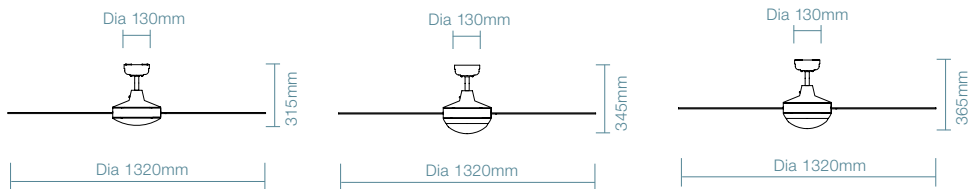

ACCESSORIES	ORDERING CODE
900mm Downrod White	MDRA36W
900mm Downrod Matt Black	MDRA36M
900mm Downrod Brushed Aluminium	MDRA36B
1800mm Downrod White	MDRA72W
1800mm Downrod Matt Black	MDRA72M
1800mm Downrod Brushed Aluminium	MDRA72B
Premier Remote Control Kit	MPREMS
Premium Remote Control Kit	MPLCDS
Smart Remote Control Kit	MWFBT

DIMENSIONS

FAN ONLY

FAN LED LIGHT

FAN E27* LIGHT