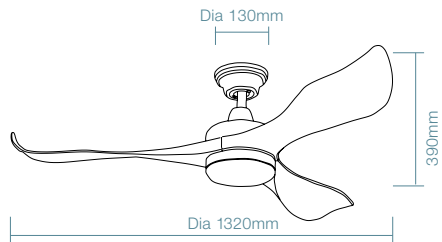

FAN LED LIGHT