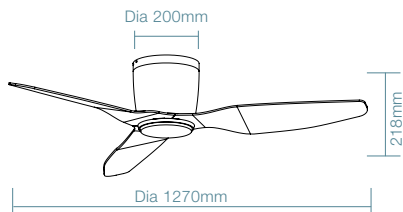

SPECIFICATIONS	FAN ONLY	FAN LED LIGHT
POWER WATTAGE	60W	60W
BLADE DIAMETER	1270mm (50")	1270mm (50")
AIR MOVEMENT m³/hr	10,200m³/hr	
BLADE PITCH	17°	
LIGHTING WATTAGE / TYPE	-	15W LED
COLOUR TEMPERATURE	-	3000K / 4000K / 5000K
LUMEN OUTPUT	-	1530lm / 1780lm / 1720lm
RATED LIFETIME	-	35,000 hrs @ Ta25°C
ORDERING CODE	FAN ONLY	FAN LED LIGHT
WHITE SATIN	MFF133WS	MFF1333WS
MATT BLACK	MFF133MM	MFF1333MM

ACCESSORIES	ORDERING CODE
Premier Remote Control Kit	MPREMS
Premium Remote Control Kit	MPLCDS
Smart Remote Control Kit	MWFBT

DIMENSIONS

FAN ONLY