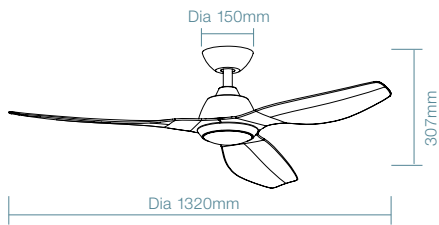

FAN LED LIGHT