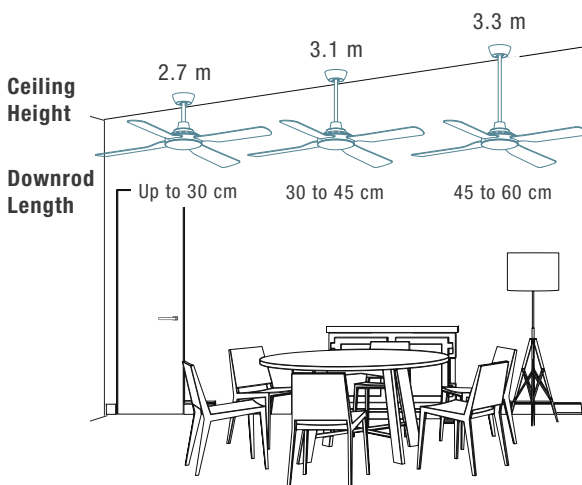

DOWNROD LENGTH RECOMMENDATIONS

The ideal distance from the floor to fan blades is 210 cm to 270 cm.