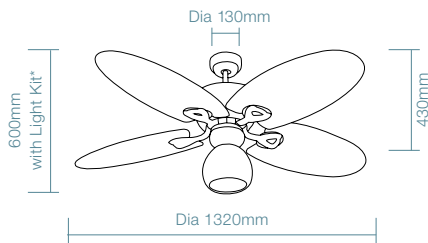

SPECIFICATIONS	FAN ONLY	FAN + LIGHT KIT*
POWER WATTAGE	63W	63W
BLADE DIAMETER	1320mm (52")	1320mm (52")
AIR MOVEMENT m³/hr	8,400m³/hr	
BLADE PITCH	12.5°	
LIGHTING WATTAGE / TYPE	-	1x E27** lamp holder
ORDERING CODE	FAN ONLY	FAN + LIGHT KIT*
OLD BRONZE	MHF1350B	MHF1350B + MHLKOB*

*Light kit sold separately at additional cost.

**Globe not included

ACCESSORIES	ORDERING CODE
900mm Downrod Old Bronze	MDRA360
1800mm Downrod White	MDRA720
Premier Remote Control Kit	MPREMS
Premium Remote Control Kit	MPLCDS
Smart Remote Control Kit	MWFBT
Hamilton Light Kit	MHLKOB

DIMENSIONS

FAN / FAN LIGHT KIT*