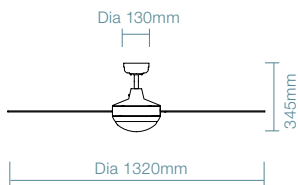

FAN LED LIGHT