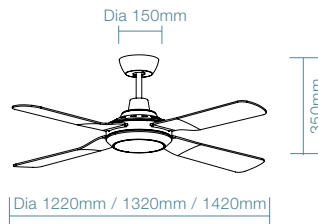

FAN LED LIGHT