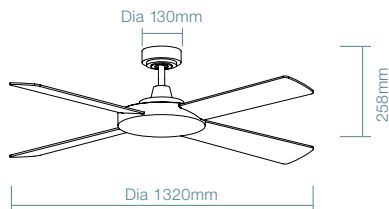

SPECIFICATIONS	FAN ONLY	FAN LED LIGHT
POWER WATTAGE	69W	69W
BLADE DIAMETER	1320mm (52")	1320mm (52")
AIR MOVEMENT m³/hr	9,500m³/hr	
BLADE PITCH	12.5°	
LIGHTING WATTAGE / TYPE	-	28W LED
COLOUR TEMPERATURE	-	3000K / 4000K / 5000K
LUMEN OUTPUT	-	3300lm / 3550lm / 3400lm
ORDERING CODE	FAN ONLY	FAN LED LIGHT
WHITE	MRF134W	MRF1343W
MATT BLACK	MRF134M	-

ACCESSORIES	ORDERING CODE
900mm Downrod White	MDRA36W
900mm Downrod Matt Black	MDRA36M
1800mm Downrod White	MDRA72W
1800mm Downrod Matt Black	MDRA72M
Premier Remote Control Kit	MPREMS
Premium Remote Control Kit	MPLCDS
Smart Remote Control Kit	MWFBT

DIMENSIONS

FAN ONLY