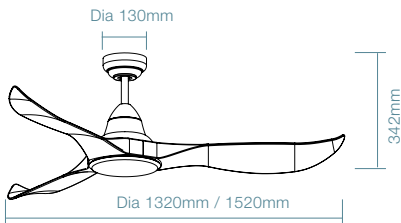

SPECIFICATIONS	FAN ONLY		FAN LED LIGHT	
POWER WATTAGE	35W	35W	35W	35W
BLADE DIAMETER	1320mm (52")	1520mm (60")	1320mm (52")	1520mm (60")
AIR MOVEMENT m³/hr	12,500m³/hr	13,500m³/hr	12,500m³/hr	13,500m³/hr
BLADE PITCH	13°		13°	
LIGHTING WATTAGE / TYPE	-	-	18W LED	
COLOUR TEMPERATURE	-	-	3000K / 4000K / 5000K	
LUMEN OUTPUT	-	-	1850lm / 2100lm / 2000lm	
RATED LIFETIME	-	-	35,000 hrs @ Ta25°C	
ORDERING CODE	FAN ONLY		FAN LED LIGHT	
WHITE SATIN	MWF133WSR	MWF163WSR	MWF1333WSR	MWF1633WSR
MATT BLACK	MWF133MMR	MWF163MMR	MWF1333MMR	MWF1633MMR

ACCESSORIES	ORDERING CODE
900mm Downrod White Satin	MDRD36WS
900mm Downrod Matt Black	MDRD36M
1800mm Downrod White Satin	MDRD72WS
1800mm Downrod Matt Black	MDRD72M

DIMENSIONS

FAN ONLY