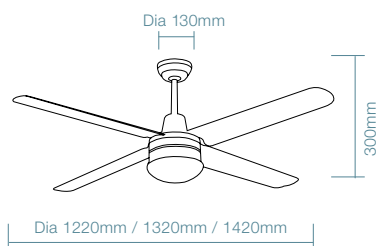

ACCESSORIES	ORDERING CODE
900mm Downrod White	DREPO36W
900mm Downrod Brushed Nickel	DREPO36BN
900mm Downrod Stainless Steel	DRP36SS
1800mm Downrod White	DREPO72W
1800mm Downrod Brushed Nickel	DREPO72BN
1800mm Downrod Stainless Steel	DRP72SS
Premier Remote Control Kit	MPREMS
Premium Remote Control Kit	MPLCDS
Smart Remote Control Kit	MWFBT
Precision Light Kit White	PLKWH
Precision Light Kit 304 Brushed Nickel	PLKBN
Precision Light Kit 316 Stainless Steel	PLKSS

DIMENSIONS

FAN ONLY