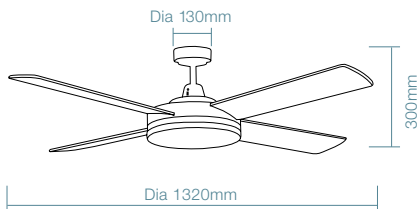

FAN LED LIGHT