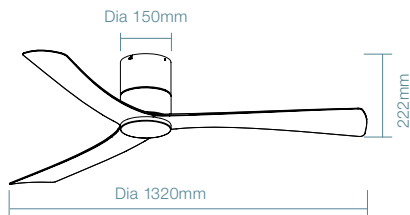

SPECIFICATIONS	FAN ONLY	FAN LED LIGHT
POWER WATTAGE	35W	35W
BLADE DIAMETER	1320mm (52")	1320mm (52")
AIR MOVEMENT m³/hr	14,200m³/hr	
BLADE PITCH	12°	
LIGHTING WATTAGE / TYPE	-	15W LED
COLOUR TEMPERATURE	-	3000K / 4000K / 5000K
LUMEN OUTPUT	-	1450lm / 1650lm / 1600lm
RATED LIFETIME	-	35,000 hrs @ Ta25°C
ORDERING CODE	FAN ONLY	FAN LED LIGHT
WHITE SATIN	MMDC133WSR	MMDC1333WSR
MATT BLACK	MMDC133MMR	MMDC1333MMR
WHITE/OAK	MMDC133WOR	MMDC1333WOR

DIMENSIONS

FAN ONLY