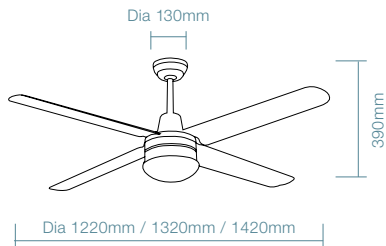

FAN LED LIGHT