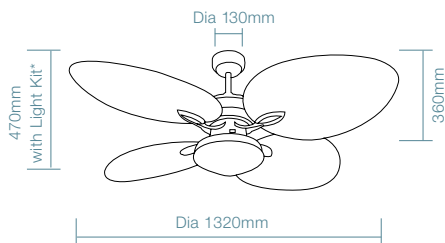

SPECIFICATIONS	FAN ONLY	FAN + LIGHT KIT*
POWER WATTAGE	63W	63W
BLADE DIAMETER	1320mm (52")	1320mm (52")
AIR MOVEMENT m³/hr	9,900m³/hr	
BLADE PITCH	12.5°	
LIGHTING WATTAGE / TYPE	-	2x E27** lamp holder
ORDERING CODE	FAN ONLY	FAN + LIGHT KIT*
OLD BRONZE	MOF134OB	MOF134OB + MOLKOB*

*Light kit sold separately at additional cost.

**Globe not included

ACCESSORIES	ORDERING CODE
900mm Downrod Old Bronze	MDRA360
1800mm Downrod White	MDRA720
Premier Remote Control Kit	MPREMS
Premium Remote Control Kit	MPLCDS
Smart Remote Control Kit	MWFBT
Oasis Light Kit	MOLKOB

DIMENSIONS

FAN / FAN LIGHT KIT*