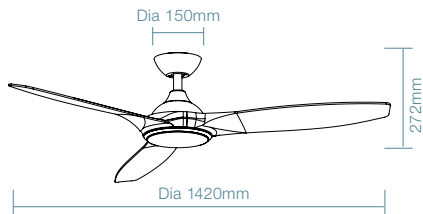

FAN LED LIGHT