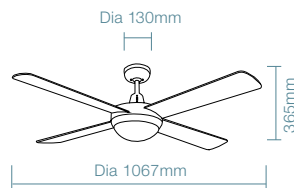

FAN E27* LIGHT