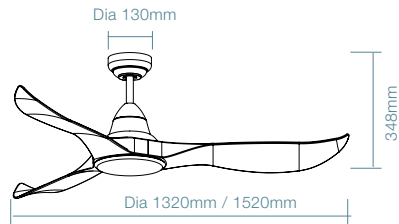

FAN LED LIGHT