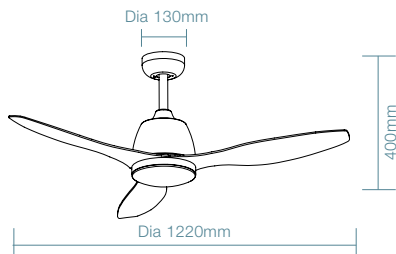

FAN LED LIGHT