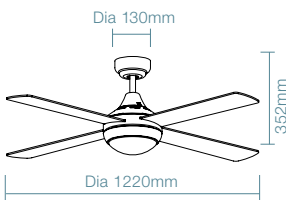

FAN LED LIGHT