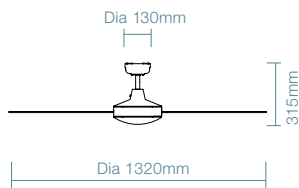

SPECIFICATIONS	FAN ONLY	FAN LED LIGHT
POWER WATTAGE	35W	35W
BLADE DIAMETER	1320mm (52")	1320mm (52")
AIR MOVEMENT m³/hr	10,200m³/hr	
BLADE PITCH	12.5°	
LIGHTING WATTAGE / TYPE	-	24W LED
COLOUR TEMPERATURE	-	3000K / 4000K / 5000K
LUMEN OUTPUT	-	2180lm / 2560lm / 2470lm
RATED LIFETIME	35,000 hrs @ Ta25°C	
ORDERING CODE	FAN ONLY	FAN LED LIGHT
WHITE	DLDC134WR	DLDC1343WR
BRUSHED ALUMINIUM	DLDC134BR	DLDC1343BR

ACCESSORIES	ORDERING CODE
900mm Downrod White	MDRD36W
900mm Downrod Brushed Aluminium	MDRD36B
1800mm Downrod White	MDRD72W
1800mm Downrod Brushed Aluminium	MDRD72B

DIMENSIONS

FAN ONLY