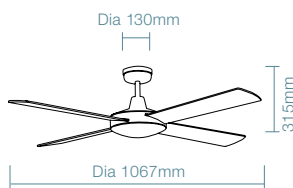

SPECIFICATIONS	FAN ONLY	FAN LED LIGHT	FAN E27* LIGHT
POWER WATTAGE	60W	60W	60W
BLADE DIAMETER	1067mm (42")	1067mm (42")	1067mm (42")
AIR MOVEMENT m³/hr		8,100m³/hr	
BLADE PITCH		12.5°	
LIGHTING WATTAGE / TYPE	-	24W LED	-
COLOUR TEMPERATURE	-	3000K / 4000K / 5000K	-
LUMEN OUTPUT	-	2180lm / 2560lm / 2470lm	-
RATED LIFETIME	-	35,000 hrs @ Ta25°C	-
ORDERING CODE	FAN ONLY	FAN LED LIGHT	FAN E27* LIGHT
WHITE	DLS104W	DLS1043W	DLS1044W

*Supplied with 2x E27 lamp holders. Globe not included.

ACCESSORIES	ORDERING CODE
900mm Downrod White	MDRA36W
1800mm Downrod White	MDRA72W
Premier Remote Control Kit	MPREMS
Premium Remote Control Kit	MPLCDS
Smart Remote Control Kit	MWFBT

DIMENSIONS

FAN ONLY