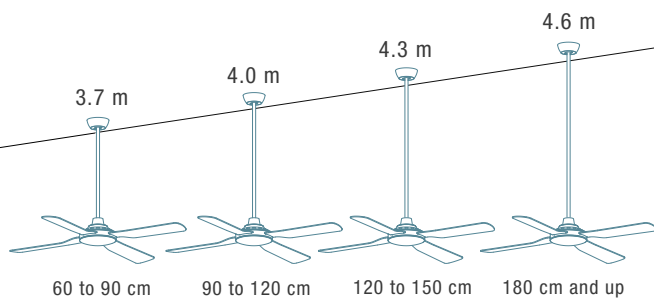

ORDERING CODE

MWALLC