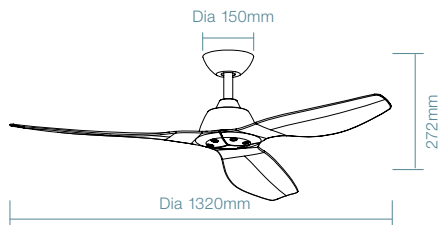

SPECIFICATIONS	FAN ONLY	FAN LED LIGHT
POWER WATTAGE	32W	32W
BLADE DIAMETER	1320mm (52")	1320mm (52")
AIR MOVEMENT m³/hr	10,200m³/hr	
BLADE PITCH	20°	
LIGHTING WATTAGE / TYPE	-	15W LED
COLOUR TEMPERATURE	-	3000K / 4000K / 5000K
LUMEN OUTPUT	-	1450lm / 1650lm / 1600lm
RATED LIFETIME	-	35,000 hrs @ Ta25°C
ORDERING CODE	FAN ONLY	FAN LED LIGHT
WHITE SATIN	MMF133WWR	MMF1333WWR
MATT BLACK	MMF133MMR	MMF1333MMR
OLD BRONZE/WALNUT	MMF133OWR	MMF1333OWR

ACCESSORIES	ORDERING CODE
900mm Downrod White Satin 25mm Dia	MDRD36WST
900mm Downrod Matt Black 25mm Dia	MDRD36MT
900mm Downrod Old Bronze 25mm Dia	MDRD36OT
1800mm Downrod White Satin 25mm Dia	MDRD72WST
1800mm Downrod Matt Black 25mm Dia	MDRD72MT
1800MM Downrod Old Bronze 25mm Dia	MDRD72OT

DIMENSIONS

FAN ONLY