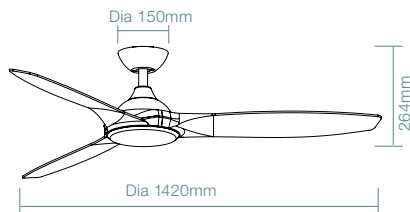

SPECIFICATIONS	FAN ONLY	FAN LED LIGHT
POWER WATTAGE	35W	35W
BLADE DIAMETER	1420mm (56")	1420mm (56")
AIR MOVEMENT m³/hr	13,000m³/hr	
BLADE PITCH	20°	
LIGHTING WATTAGE / TYPE	-	15W LED
COLOUR TEMPERATURE	-	3000K / 4000K / 5000K
LUMEN OUTPUT	-	1700lm / 1750lm / 1780lm
RATED LIFETIME	-	35,000 hrs @ Ta25°C
ORDERING CODE	FAN ONLY	FAN LED LIGHT
WHITE SATIN	MNF143WWR	MNF1433WWR
MATT BLACK	MNF143MMR	MNF1433MMR
OLD BRONZE/OAK	MNF143OWR	MNF1433OWR
WHITE/OAK	MNF143WOR	MNF1433WOR

ACCESSORIES	ORDERING CODE
900mm Downrod White Satin 25mm Dia	MDRD36WST
900mm Downrod Matt Black 25mm Dia	MDRD36MT
900mm Downrod Old Bronze 25mm Dia	MDRD36OT
1800mm Downrod White Satin 25mm Dia	MDRD72WST
1800mm Downrod Matt Black 25mm Dia	MDRD72MT
1800MM Downrod Old Bronze 25mm Dia	MDRD72OT

DIMENSIONS

FAN ONLY