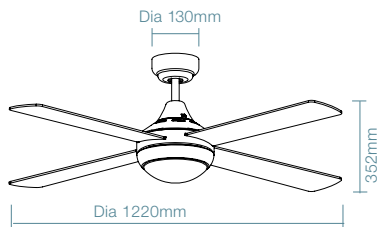

FAN LED LIGHT