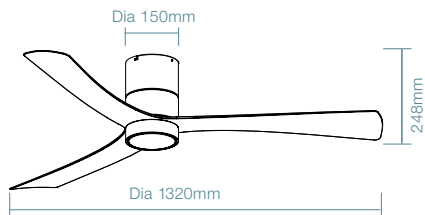

FAN LED LIGHT