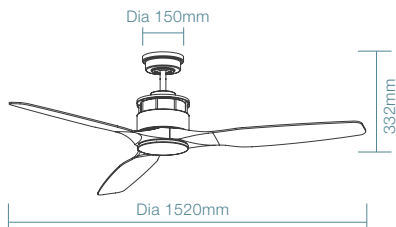

SPECIFICATIONS	FAN ONLY	FAN LED LIGHT
POWER WATTAGE	70W	70W
BLADE DIAMETER	1520mm (60")	1520mm (60")
AIR MOVEMENT m³/hr	11,400m³/hr	
BLADE PITCH	13°	
LIGHTING WATTAGE / TYPE	-	15W LED
COLOUR TEMPERATURE	-	3000K / 4000K / 5000K
LUMEN OUTPUT	-	1510lm / 1760lm / 1720lm
RATED LIFETIME	-	35,000 hrs @ Ta25°C
ORDERING CODE	FAN ONLY	FAN LED LIGHT
OLD BRONZE/TEAK	MGF1530T	MGF15330T

ACCESSORIES	ORDERING CODE
900mm Downrod Old Bronze	MDRA360
1800mm Downrod Old Bronze	MDAR720
Premier Remote Control Kit	MPREMS
Premium Remote Control Kit	MPLCDS
Smart Remote Control Kit	MWFBT

DIMENSIONS

FAN ONLY