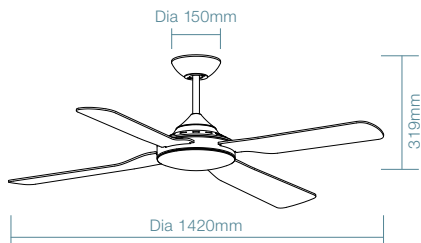

SPECIFICATIONS	FAN ONLY
POWER WATTAGE	65W
BLADE DIAMETER	1420mm (56")
AIR MOVEMENT m³/hr	10,400m³/hr
BLADE PITCH	10°
ORDERING CODE	FAN ONLY
WHITE	MLF144WIP
MATT BLACK	MLF144MIP

ACCESSORIES	ORDERING CODE
900mm Downrod White	MDRA36W
900mm Downrod Matt Black	MDRA36M
1800mm Downrod White	MDRA72W
1800mm Downrod Matt Black	MDRA72M
Premier Remote Control Kit	MPREMS
Premium Remote Control Kit	MPLCDS
Smart Remote Control Kit	MWFBT

DIMENSIONS

FAN ONLY