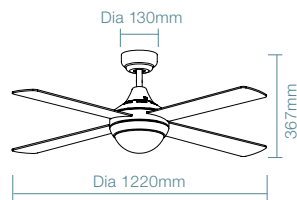

FAN E27* LIGHT