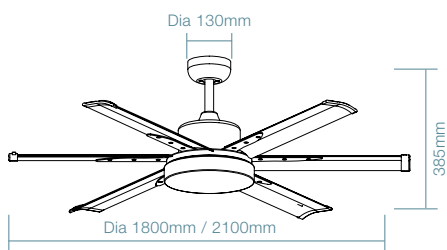

FAN LED LIGHT