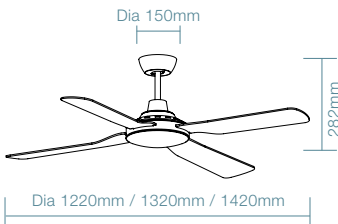

ACCESSORIES	ORDERING CODE
900mm Downrod White Satin	MDRA36WS
900mm Downrod Matt Black	MDRA36M
1800mm Downrod White Satin	MDRA72WS
1800mm Downrod Matt Black	MDRA72M
Premier Remote Control Kit	MPREMS
Premium Remote Control Kit	MPLCDS
Smart Remote Control Kit	MWFBT

DIMENSIONS

FAN ONLY