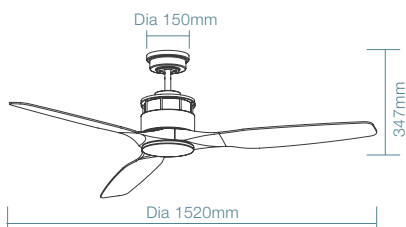

FAN LED LIGHT