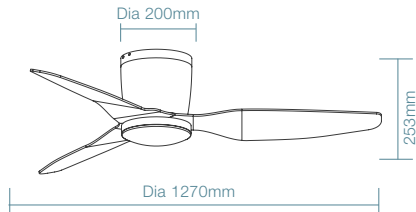

FAN LED LIGHT