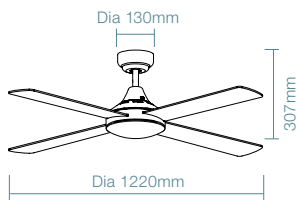

ACCESSORIES	ORDERING CODE
900mm Downrod White	MDRA36W
900mm Downrod Matt Black	MDRA36M
1800mm Downrod White	MDRA72W
1800mm Downrod Matt Black	MDRA72M
Premier Remote Control Kit	MPREMS
Premium Remote Control Kit	MPLCDS
Smart Remote Control Kit	MWFBT

DIMENSIONS

FAN ONLY