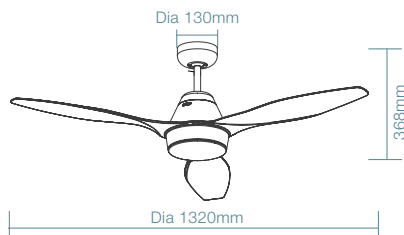

FAN LED LIGHT