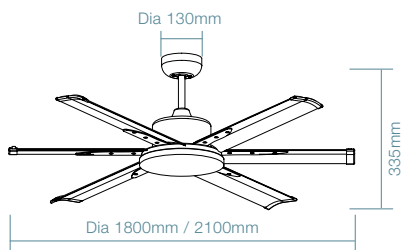

ACCESSORIES	ORDERING CODE
900mm Downrod White	MDRD36W
900mm Downrod Matt Black	MDRD36M
900mm Downrod Brushed Nickel	MDRD36N
1800mm Downrod White	MDRD72W
1800mm Downrod Matt Black	MDRD72M

DIMENSIONS

FAN ONLY