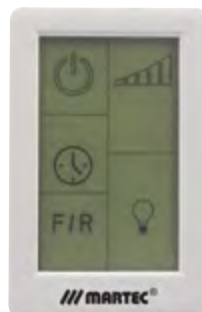

ORDERING CODE

FSIREM

WALL CONTROLLER

DC CEILING FAN WALL CONTROL

FEATURES

- 1 year in-home warranty
- Suitable for all DC fans (except Avoca)
- LCD touch screen
- 5 speed ceiling fan setting
- Fan on/off function with timer
- Light on/off function
- Summer/winter reverse function