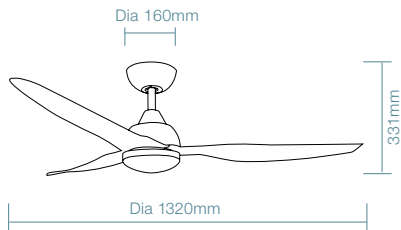

FAN LED LIGHT