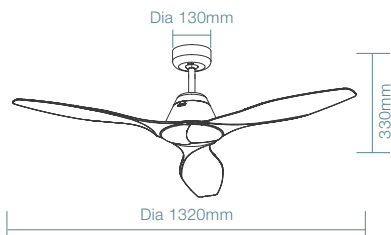

SPECIFICATIONS	FAN ONLY	FAN LED LIGHT
POWER WATTAGE	65W	65W
BLADE DIAMETER	1320mm (52")	1320mm (52")
AIR MOVEMENT m³/hr	10,500m³/hr	
BLADE PITCH	12°	
LIGHTING WATTAGE / TYPE	-	15W LED
COLOUR TEMPERATURE	-	3000K / 4000K / 5000K
LUMEN OUTPUT	-	1600lm / 1780lm / 1660lm
RATED LIFETIME	-	35,000 hrs @ Ta25°C
ORDERING CODE	FAN ONLY	FAN LED LIGHT
WHITE SATIN	MTF133WS	MTF1333WS
MATT BLACK	MTF133MM	MTF1333MM

ACCESSORIES	ORDERING CODE
900mm Downrod White Satin	MDRA36WS
900mm Downrod Matt Black	MDRA36M
1800mm Downrod White Satin	MDRA72WS
1800mm Downrod Matt Black	MDRA72M
Premier Remote Control Kit	MPREMS
Premium Remote Control Kit	MPLCDS
Smart Remote Control Kit	MWFBT

DIMENSIONS

FAN ONLY