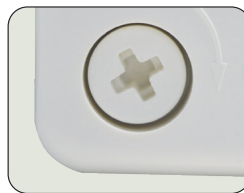

HYJB4TF
HYJB4TFC
HYJB4TFT
HYJBS4T

*See current catalogue for further detail

Hyena Junction Boxes (4 Loose Terminals)

HYJB4TF - Hyena Junction Box with 4 Loose Insulated Connectors Fast Fit Cover - 40A rating

- Junction box with 4 loose terminals.
- Cover has double start plastic threads for easy quick assembly to the base.
- Clean easy to break out entries for cable access.
- Baseplate has captive nails in position ready for use.
- Strong robust polycarbonate construction.
- Supplied with single screw connectors.
- Complies with AS/NZS3000: 2018.
- Clause 1.20.4.2 for Earthing Connectors.

HYJB4TFC - Allows secure temporary fitment during fit-off prior to fixing down screws

HYJBS4T - Contains same connectors as HYJB4TF (except has standard screw on cover)

HYJB4TFT - Hyena Junction Box now with Fast Fit Cover and 4 Twister® Connectors

- Junction box with 4 Twister® Connectors.
- Cover has double start plastic threads for easy quick assembly to the base.
- Clean easy to break out entries for cable access.
- Baseplate has captive nails in position ready for use.
- Strong robust polycarbonate construction.