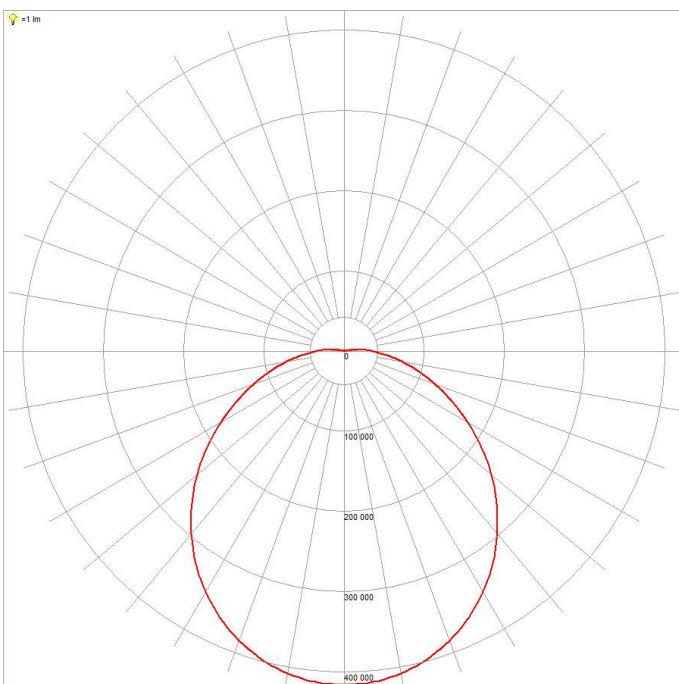

LAMP

CCT Configuration	TRI-CCT
CRI	>80
System Efficiency	104 lm/W

LED LIFETIME

LED Lifetime	>54000 hrs
This is the Reported LED Lifetime in Hours based on TM-21. Atom does not list the projected or calculated LED lifetime, which is normally longer as TM-21 Addendum B explicitly states "The Calculated and Projected Lp(Dk) are not to be reported". This Lifetime refers to the life of a single LED however the system life is longer since the probability and binomial distribution of all LEDs in the system means that the average led is performing above the specification and compensates for the LEDs falling below.	
LED Lifetime Rating	L70B10
TM-21 Test Hours	9000 hrs

DIMENSIONS

Product Height	94 mm
Product Length	300 mm
Product Width	300 mm

PHOTOMETRICS

AT3016/RD/TRI/4000K

AT3016/RD/TRI/5700K

AT3016/RD/TRI/3000K