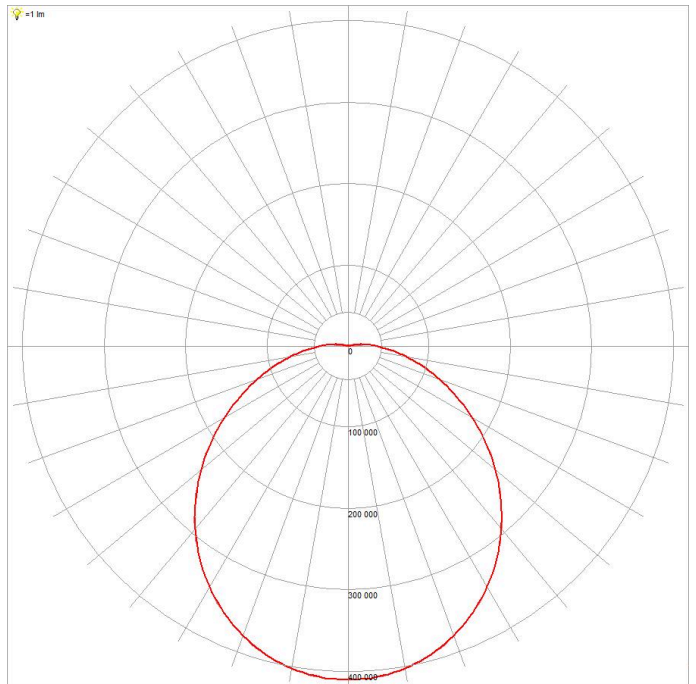

LAMP

CCT Configuration	TRI-CCT
CRI	>80
System Efficiency	104 lm/W

LED LIFETIME

LED Lifetime	>54000 hrs
This is the Reported LED Lifetime in Hours based on TM-21. Atom does not list the projected or calculated LED lifetime, which is normally longer as TM-21 Addendum B explicitly states "The Calculated and Projected Lp(Dk) are not to be reported". This Lifetime refers to the life of a single LED however the system life is longer since the probability and binomial distribution of all LEDs in the system means that the average led is performing above the specification and compensates for the LEDs falling below.	
LED Lifetime Rating	L70B10
TM-21 Test Hours	9000 hrs

DIMENSIONS

Product Height	94 mm
Product Length	300 mm
Product Width	300 mm

PHOTOMETRICS

AT3016/RD/TRI/4000K

AT3016/RD/TRI/5700K

AT3016/RD/TRI/3000K