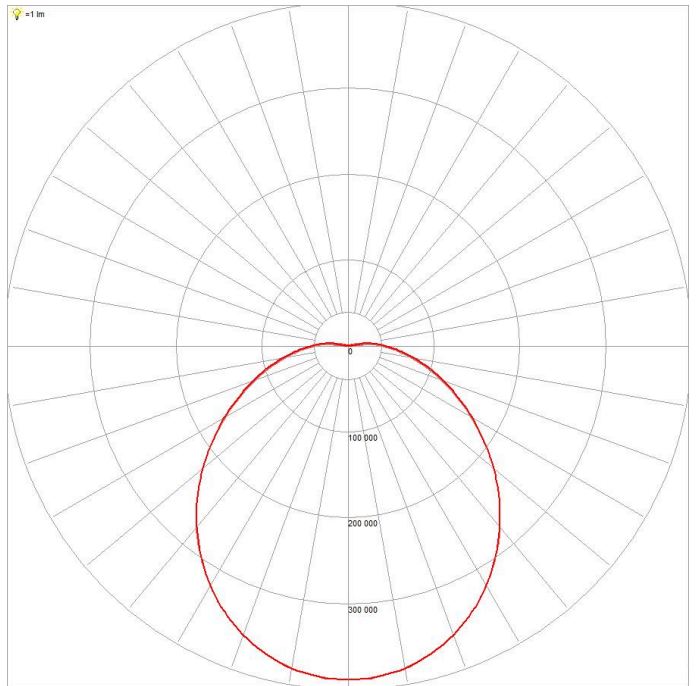

LAMP

CCT Configuration	TRI-CCT
CRI	>80
System Efficiency	104 lm/W

LED LIFETIME

LED Lifetime	>54000 hrs
This is the Reported LED Lifetime in Hours based on TM-21. Atom does not list the projected or calculated LED lifetime, which is normally longer as TM-21 Addendum B explicitly states "The Calculated and Projected Lp(Dk) are not to be reported". This Lifetime refers to the life of a single LED however the system life is longer since the probability and binomial distribution of all LEDs in the system means that the average led is performing above the specification and compensates for the LEDs falling below.	
LED Lifetime Rating	L70B10
TM-21 Test Hours	9000 hrs

DIMENSIONS

Product Height	97 mm
Product Length	325 mm
Product Width	325 mm

PHOTOMETRICS

AT3016/OH/TRI/3000K

AT3016/OH/TRI/4000K

AT3016/OH/TRI/5700K