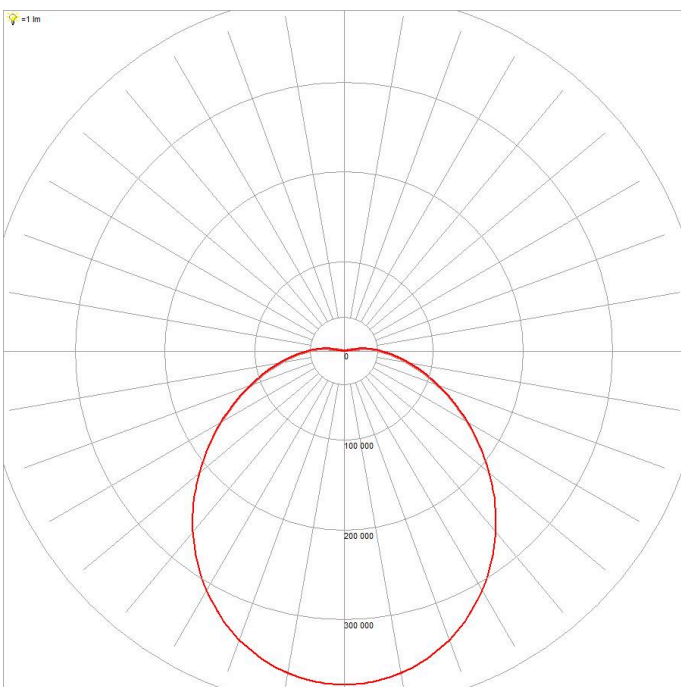

LAMP

CCT Configuration	TRI-CCT
CRI	>80
System Efficiency	104 lm/W

LED LIFETIME

LED Lifetime	>54000 hrs
This is the Reported LED Lifetime in Hours based on TM-21. Atom does not list the projected or calculated LED lifetime, which is normally longer as TM-21 Addendum B explicitly states "The Calculated and Projected Lp(Dk) are not to be reported". This Lifetime refers to the life of a single LED however the system life is longer since the probability and binomial distribution of all LEDs in the system means that the average led is performing above the specification and compensates for the LEDs falling below.	
LED Lifetime Rating	L70B10
TM-21 Test Hours	9000 hrs

DIMENSIONS

Product Height	97 mm
Product Length	325 mm
Product Width	325 mm

PHOTOMETRICS

AT3016/OH/TRI/3000K

AT3016/OH/TRI/4000K

AT3016/OH/TRI/5700K