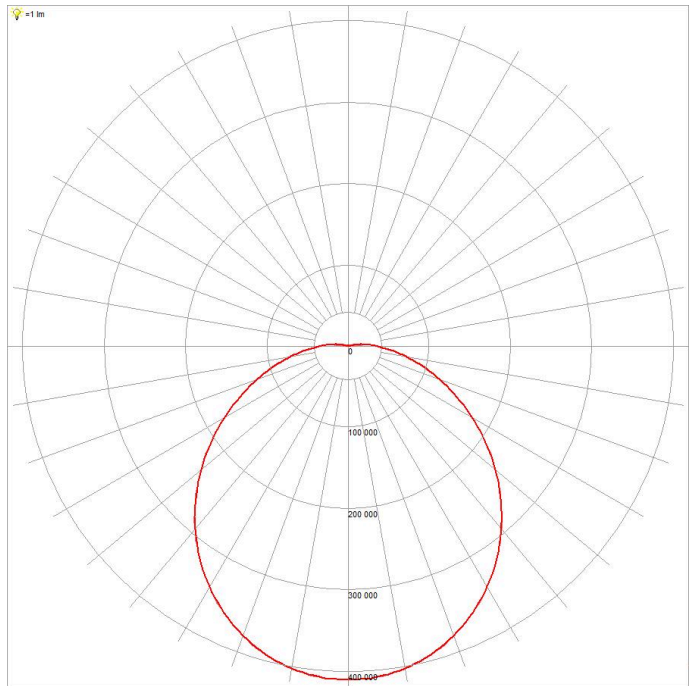

LAMP

CCT Configuration	TRI-CCT
CRI	>80
System Efficiency	98 lm/W

LED LIFETIME

LED Lifetime	>54000 hrs
This is the Reported LED Lifetime in Hours based on TM-21. Atom does not list the projected or calculated LED lifetime, which is normally longer as TM-21 Addendum B explicitly states "The Calculated and Projected Lp(Dk) are not to be reported". This Lifetime refers to the life of a single LED however the system life is longer since the probability and binomial distribution of all LEDs in the system means that the average led is performing above the specification and compensates for the LEDs falling below.	
LED Lifetime Rating	L70B10
TM-21 Test Hours	9000 hrs

DIMENSIONS

Product Height	94 mm
Product Length	300 mm
Product Width	300 mm

PHOTOMETRICS

AT3016/RD/TRI/4000K

AT3016/RD/TRI/5700K

AT3016/RD/TRI/3000K