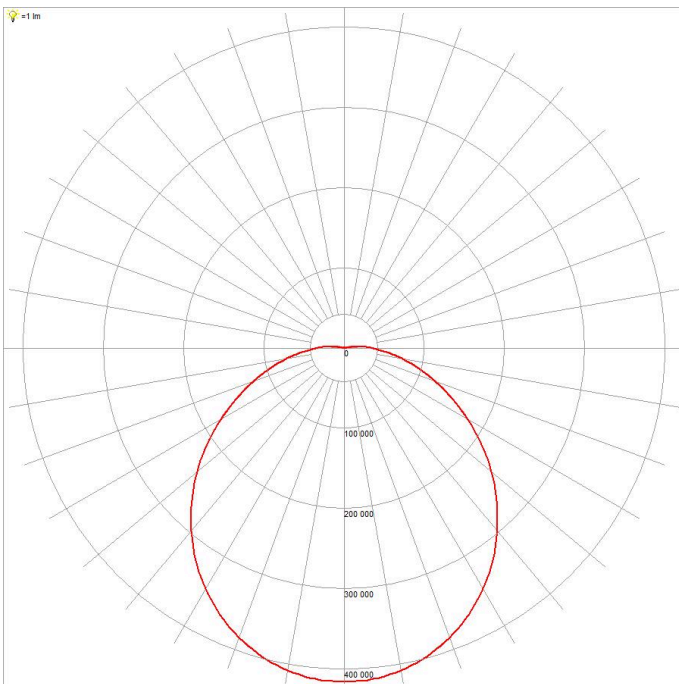

LAMP

CCT Configuration	TRI-CCT
CRI	>80
System Efficiency	98 lm/W

LED LIFETIME

LED Lifetime	>54000 hrs
This is the Reported LED Lifetime in Hours based on TM-21. Atom does not list the projected or calculated LED lifetime, which is normally longer as TM-21 Addendum B explicitly states "The Calculated and Projected Lp(Dk) are not to be reported". This Lifetime refers to the life of a single LED however the system life is longer since the probability and binomial distribution of all LEDs in the system means that the average led is performing above the specification and compensates for the LEDs falling below.	
LED Lifetime Rating	L70B10
TM-21 Test Hours	9000 hrs

DIMENSIONS

Product Height	94 mm
Product Length	300 mm
Product Width	300 mm

PHOTOMETRICS

AT3016/RD/TRI/4000K

AT3016/RD/TRI/5700K

AT3016/RD/TRI/3000K