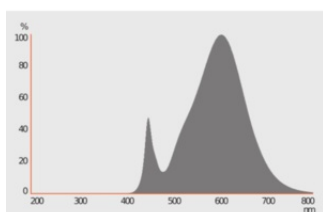

### Photometrical data

Luminous flux	1055 lm
Nominal useful luminous flux 90°	1055 lm
Luminous efficacy	111 lm/W
Lumen main.fact.at end of nom.life time	0.70
Light color (designation)	Warm White
Color temperature	2700 K
Color rendering index Ra	$\geq 80$
Light color	827
Standard deviation of color matching	$\leq 6$ sdcn
Rated LLMF at 6,000 h	0.80
Flickering metric (Pst LM)	1.0
Stroboscope effect metric (SVM)	0.4

**Light technical data**

Beam angle	300 °
Warm-up time (60 %)	< 0.50 s
Starting time	< 0.5 s
Rated beam angle (half peak value)	300.00 °

**Dimensions & Weight**

Overall length	78.00 mm
Diameter	28.00 mm
Maximum diameter	28 mm
Product weight	52.00 g