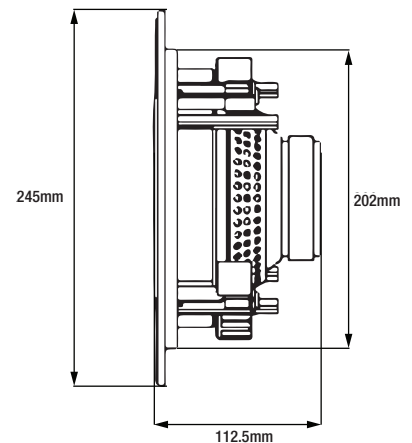

MESPP Box Content:

- 1 Master 2-way active speaker with amplifier
- 1 15V dc 220-240V ac power supply
- 1 x 2-way Passive speaker
- 10 metre speaker cable
- 2 speaker grilles
- A cardboard cutting template is included in the box.

- Power RMS: 30 Watts per speaker
- Power Max approx.: Max peak power 50W
- Impedance: 8 Ohm
- Frequency response: 100Hz-20kHz
- SPL@1W/1m:86dB (Sensitivity: 86dB 1W/1m)
- Woofer Diameter: 165mm (6.5")
- Tweeter: 25.4mm (1") Silk Dome
- Overall Diameter: 245mm
- Depth: 112.5mm
- Mounting hole diameter: 202mm
- Mounting depth from flange: 105mm
- Weight: Approx: 3kg
- Amplifier: Class D
- Stereo Amplifier: Yes
- Output Speaker channels total:
(1 active + 3 passive)
- Plug power pack input: 220-240V ac 50/60Hz
- Amplifier input from power pack: 15V dc 2A
- Bluetooth System: V4.2 EDR
- Bluetooth range: Up to 10 metres
- Uniquely addressable: Yes
- Auxiliary connection: Yes
- Standby power: Max 1.65W
- Speaker cable length supplied: 10 metres
- IP Rating: N/A
- Speaker cone colour: Black
- Speaker cover colour: White

Passive speaker:

- Power RMS: 30 Watt per speaker
- Power Max approx.: Max peak power 50W
- Impedance: 8 Ohm
- Frequency response: 100Hz-20kHz
- SPL@1W/1m: 86dB
- Woofer Diameter: 165mm (6.5")
- Tweeter: 25.4mm (1") Silk Dome
- Overall Diameter: 245mm
- Depth: 112.5mm
- Mounting hole diameter: 202mm
- Mounting depth from flange: 105mm
- Weight: Approx: 3kg
- Auxiliary connection: No
- Speaker cable length supplied: 10 metres
- IP Rating: N/A
- Speaker cone colour: Black
- Speaker cover colour: White