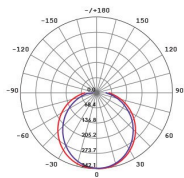

Beam Angle (°)	Body Colour	Dim (mm)
110	WHITE	233(L) x 133(W) x 68(H)
110	BLACK	233(L) x 133(W) x 68(H)

Due to continued product and technology enhancements, data sourced from sal.net.au shall not form part of any contract and or technical performance guarantee unless expressly confirmed in writing by SAL at the time of order. Products are sold in accordance with [SAL Terms and Conditions of sale](#) and all images shown are for illustration purposes only and may vary from the actual colour or finish. Unless specifically stated, all IP ratings nominated for Interior products are from "below the ceiling".

Dimensions

Photometric Data

Unit: cd C0/C180 — C90/C270 —

SL7271CW/WH at 4000K

PIXIE AMBIENCE, CHANGE YOUR COLOUR TO MATCH YOUR STYLE.

The innovative PIXIE AMBIENCE SWITCH PLATES have been designed with the end user and installer in mind, allowing you to change the colour face plate as fashion demands.