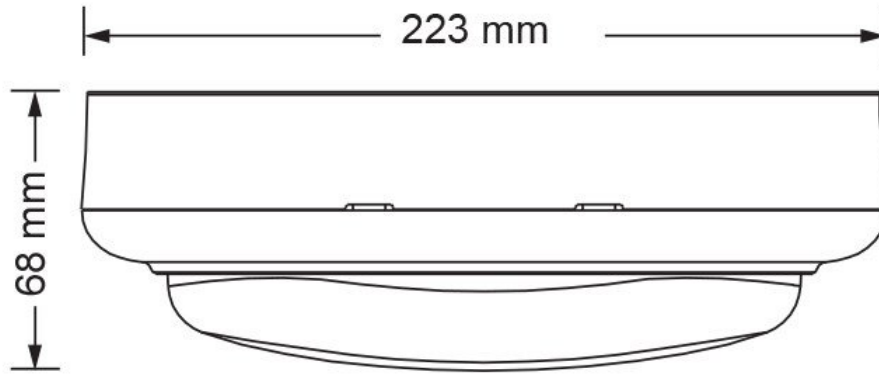

Dimensions

Photometric Data

Unit: cd C0/C180 — C90/C270 —

SL7271CW/WH at 4000K