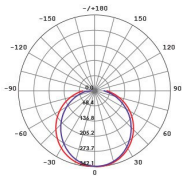

Beam Angle (°)	Body Colour	Dim (mm)
110	BLACK	233(L) x 133(W) x 68(H)
110	WHITE	233(L) x 133(W) x 68(H)

Due to continued product and technology enhancements, data sourced from sal.net.au shall not form part of any contract and or technical performance guarantee unless expressly confirmed in writing by SAL at the time of order. Products are sold in accordance with [SAL Terms and Conditions of sale](#) and all images shown are for illustration purposes only and may vary from the actual colour or finish. Unless specifically stated, all IP ratings nominated for Interior products are from "below the ceiling".

Dimensions

Photometric Data

Unit: cd C0/C180 — C90/C270 —

SL7271CW/WH at 4000K

PIXIE AMBIENCE, CHANGE YOUR COLOUR TO MATCH YOUR STYLE.

The innovative PIXIE AMBIENCE SWITCH PLATES have been designed with the end user and installer in mind, allowing you to change the colour face plate as fashion demands.