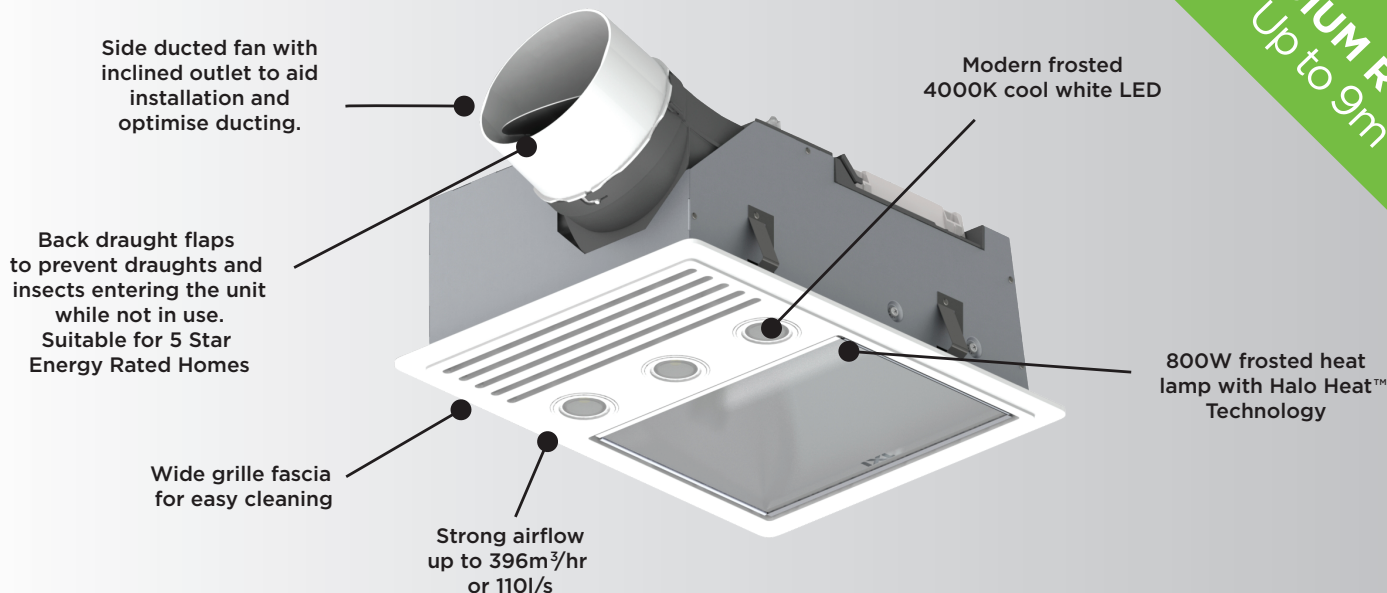

MEDIUM ROOM
Up to 9m²

PRODUCT SPECIFICATIONS

Product Code	31511
Barcode	9332048029578
Rated Voltage	220-240V
Rated Current (Amps)	3.6
Area Suitability - With Shower (m²)	8.3
Area Suitability - No Shower (m²)	20
LED Light (Wattage)	3 x 7W Frosted Downlights
Frosted LED Globe x Unit	GU10 x 3
Total LED Lumens	1500
Heat lamp (Wattage)	800
Fan Size (mm)	180
Minimum Ceiling Height (m)	2.2
Maximum Ceiling Height (m)	2.7
Cutout size (mm)	462 x 332
Maximum Height of Unit (mm)	230
Clearance Required Above Unit (mm)	15
Exhaust Capacity (m³/h)	up to 396
Exhaust Capacity (l/s)	up to 110
Total Ceiling Cavity Required (mm)	245
Watts (Fan in Brackets)	850 (50)
Ducting Included	Yes
Unit Dimensions (mm)	358W x 476L x 235D
Wall Switch Included	Yes
Back Draught Flaps	Yes
Weight of Unit (kg)	5.5
Made in Australia	Yes

PACK INCLUDES

2 YEAR WARRANTY ON HEAT LAMPS AND EXHAUST FAN

Whilst every effort is made to provide current information at the time this packaging was produced, continuing product improvements mean the enclosed specifications, images and literature may differ from what is actually available. IXL, TASTIC and OVATION are registered trademarks of Alver Pty Ltd in Australia and New Zealand used under licence by IXL Home Pty Ltd.