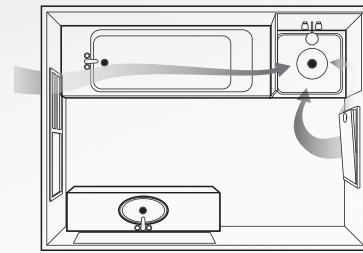

ventflo®

DUCTED CEILING EXHAUST FAN

200mm / 250mm

IXL®
since 1858

The Ducted Ventflo Ceiling Exhaust Fan is designed to fit a ceiling cavity with a minimum height of 210mm (for model 10334) and 242mm (for model 10337), and has a 125mm diameter (for model 10334) and 150mm diameter (for model 10337) duct outlet.

The Ducted Ventflo Fan works by drawing air from the room, and as with all exhaust fans, it is essential that sufficient air inlets exist through windows, vents or under doors.

The Ducted Ventflo must be installed in accordance with current wiring rules (AS/NZ3000) by a licensed and registered electrical contractor or similarly qualified person.

Ducting is not included in these models.

Shown installed above shower