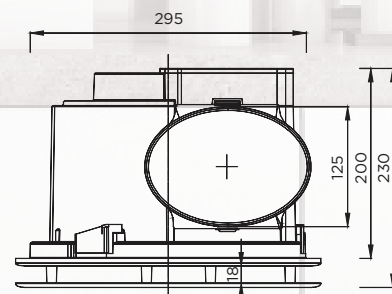

MODEL
10334 (200mm)

MODEL
10337 (250mm)

ventflo[®]

DUCTED CEILING EXHAUST FAN

200mm / 250mm

IXL[®]
since 1858

The Ducted Ventflo Ceiling Exhaust Fan is designed to fit a ceiling cavity with a minimum height of 210mm (for model 10334) and 242mm (for model 10337), and has a 125mm diameter (for model 10334) and 150mm diameter (for model 10337) duct outlet.

Ducting is not included in these models.

Shown installed above shower

Shown installed between shower and bath

Ventflo Ducted Ceiling Exhaust Fan 200 mm

Ventflo Ducted Ceiling Exhaust Fan 250 mm

Whilst every effort is made to provide current information at the time this brochure was produced, continuing product improvements mean the enclosed specifications, images and literature may differ from what is actually available.