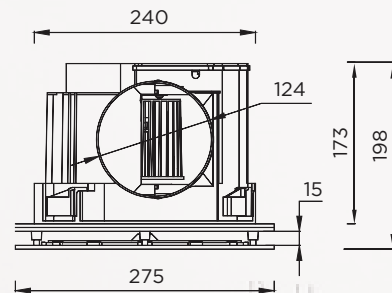

Ventflo Ducted Ceiling Exhaust Fan 200 mm