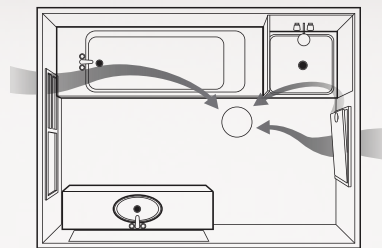

Shown installed between shower and bath