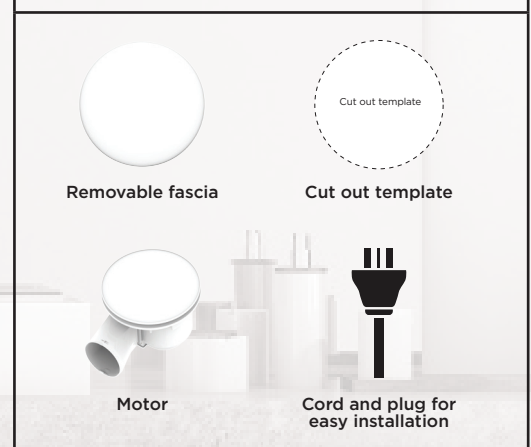

Benefits:

- Impeller housing design provide powerful air flow extraction
- Suitable for bathrooms, kitchens, laundries and toilets
- IP24 rated - can be installed directly above a shower
- Removable fascia for easy cleaning
- Easy plug-in installation

THE PACK CONTAINS

Powerful Extraction
Up to 280m³/h for 200
Up to 360m³/hr for 250

Easy Plug-In Installation

Easy Cleaning
Removable Fascia For
Easy Cleaning

Suitable for
Bathrooms, Kitchens,
Laundries, Toilets