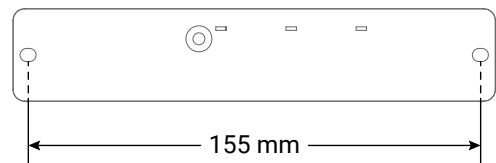

MOUNTING INFORMATION