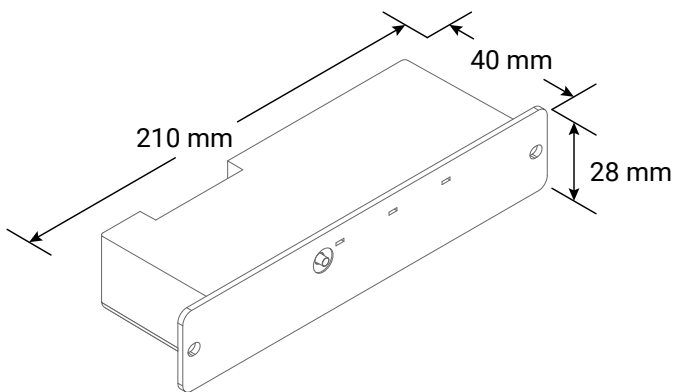

Device Specifications

OPERATIONAL INFORMATION

VOLTAGE	220 - 240VAC
FREQUENCY	50Hz
AMBIENT TEMPERATURE	1°C - 40°C
IP RATING	IP20
CHARGER TYPE	LiFePO₄ Smart Charger
BATTERY INFORMATION	LiFePO₄ Single Cell Battery
BATTERY POWER	3.2V 3300mAh 10.56W

CONSTRUCTION, DIMENSIONS AND WEIGHT

CONSTRUCTION	Polycarbonate Housing
WEIGHT	0.2kg
CARTON QTY	4
CARTON DIMENSIONS	220mm x 170mm x 35mm
CARTON WEIGHT	0.85kg

COMPLIANCE AND TESTING

STANDARDS	AS/NZS 2293.3 AS/NZS 60598.2.2 AS/NZS CISPR 15

Product Drawing

ORTHOGRAPHIC DRAWING